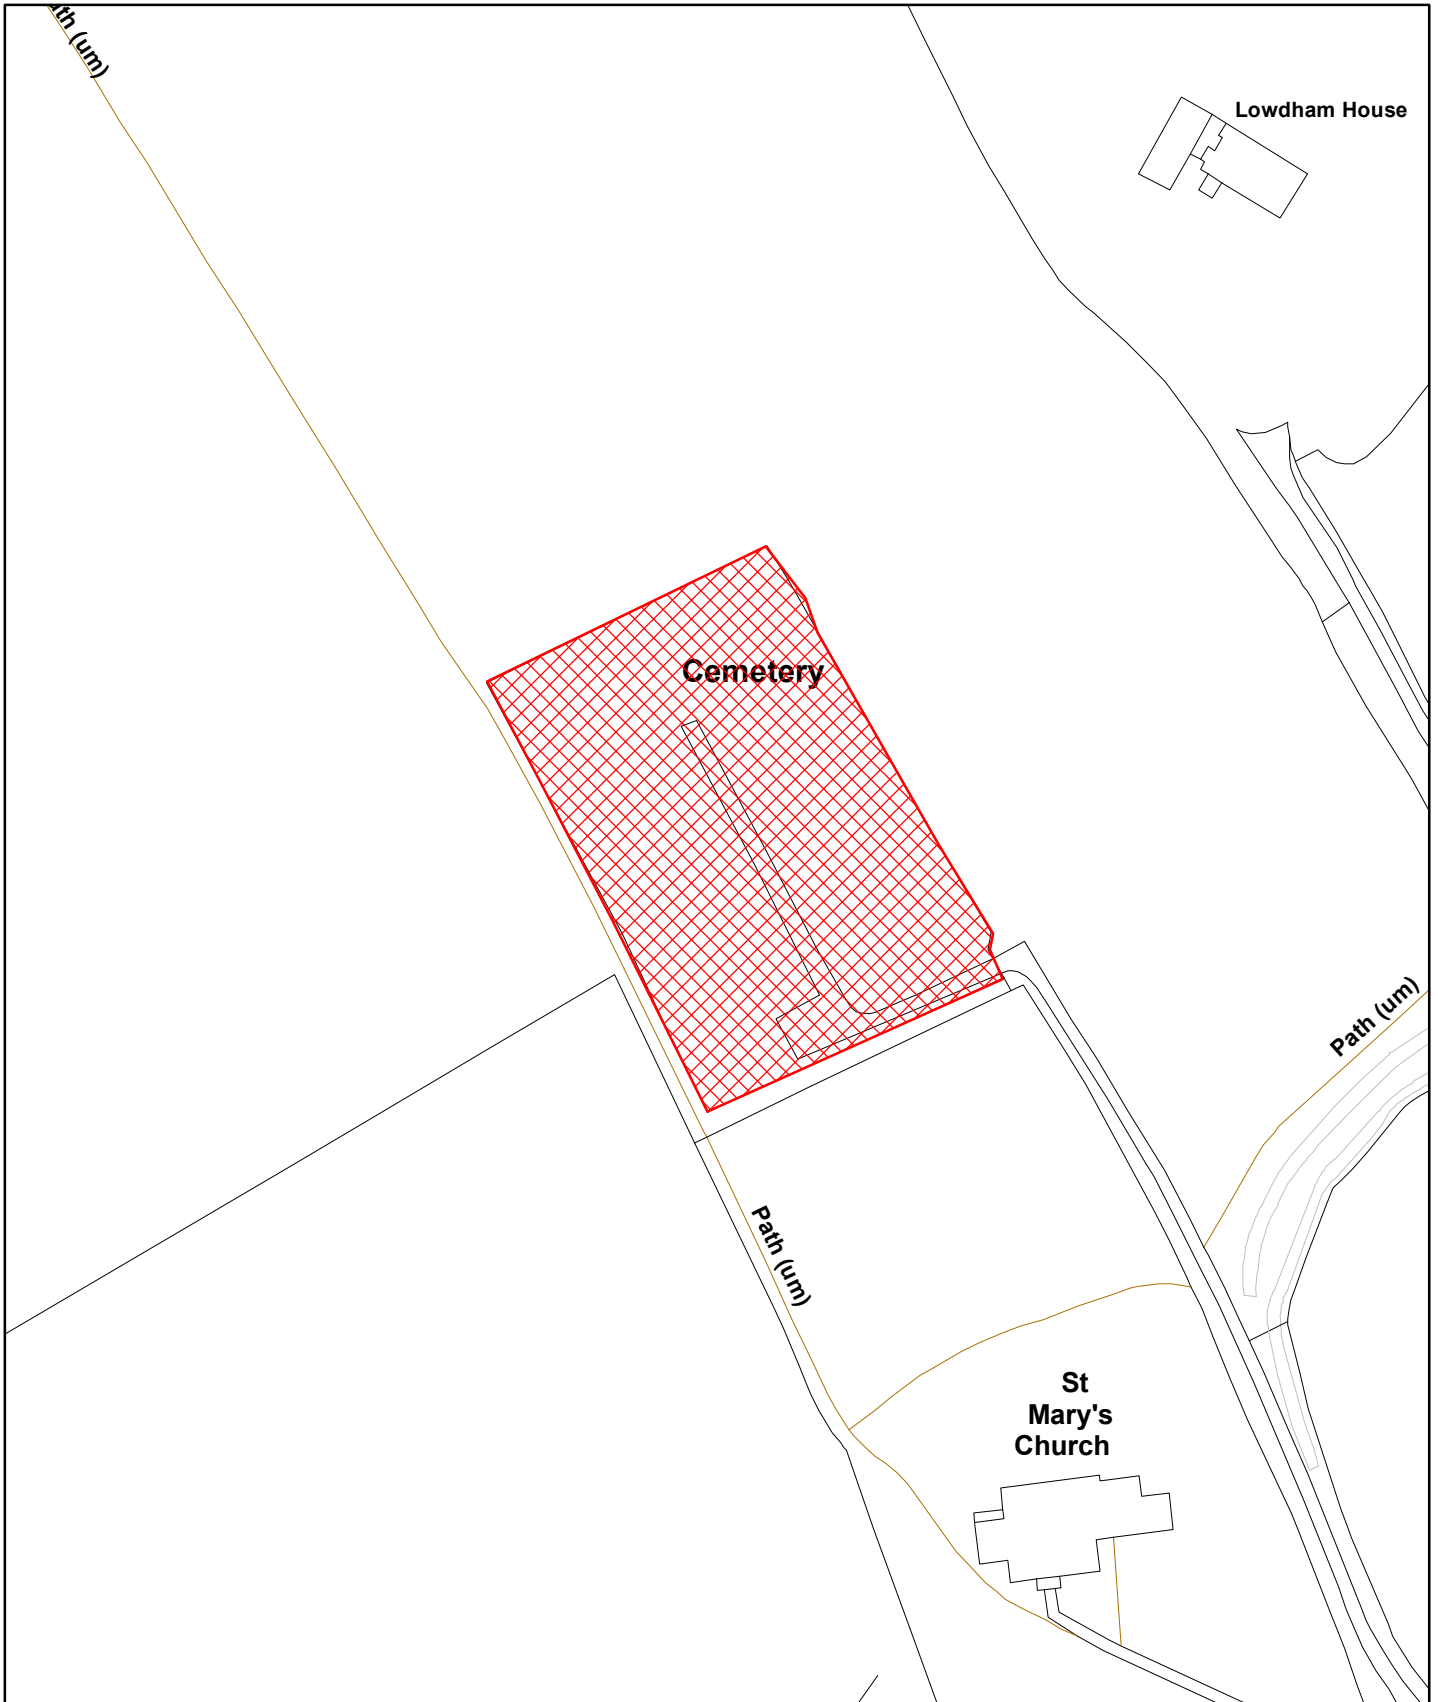

Public Space Protection Order

© Crown Copyright and database right 2022 Ordnance Survey. Licence 100022288. Scale: 1:1,381 Date: 11/01/2022

 Site

The Dogs on Lead (Newark and Sherwood District) Order 2022

Lowdham Cemetery
Map Reference PSPO133

Site Area (Sq Metres): 9203
Date: 11 January 2022
Grid Ref: SK <Double click to insert>
Scale: 1:1,381