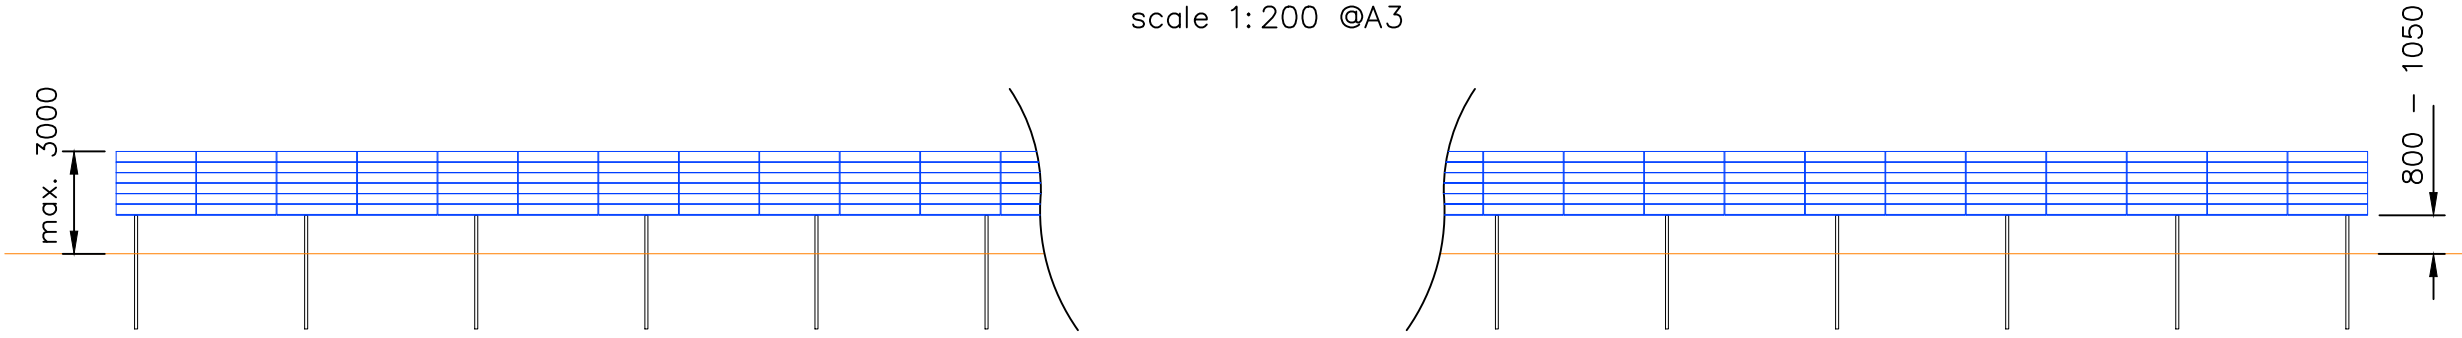

Table front view – 6 modules in landscape
scale 1:200 @A3

Table side view
scale 1:100 @A3

REVISIONS:

- Initial design

NOTES:

- Modules can be arranged in portrait or landscape configuration.

DATE: 16 June 2020

TITLE: Typical PV table details

PROJECT TITLE: Cotmoor

LOCATION: Land near to Halloughton, Southwell, Nottinghamshire, NG25 0QP

REV: A

FILENAME: Typical PV Table Details.dwg