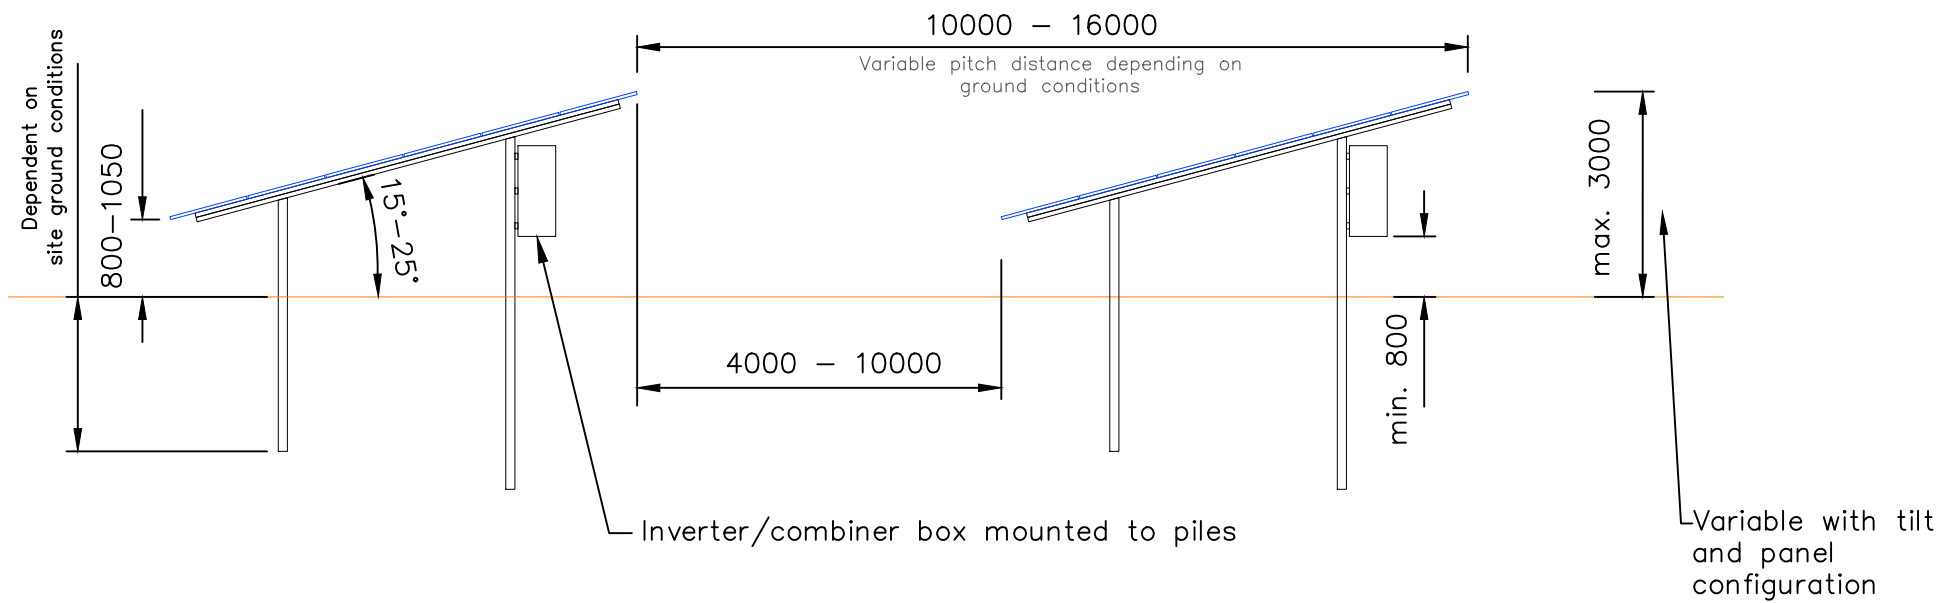

Table front view – 6 modules in landscape
scale 1:200 @A3

Table side view
scale 1:100 @A3

REVISIONS:

- Initial design

NOTES:

- Modules can be arranged in portrait or landscape configuration.

DATE: 16 June 2020

TITLE: Typical PV table details

PROJECT TITLE: Cotmoor

LOCATION: Land near to Halloughton, Southwell, Nottinghamshire, NG25 0QP

REV: A

FILENAME: Typical PV Table Details.dwg