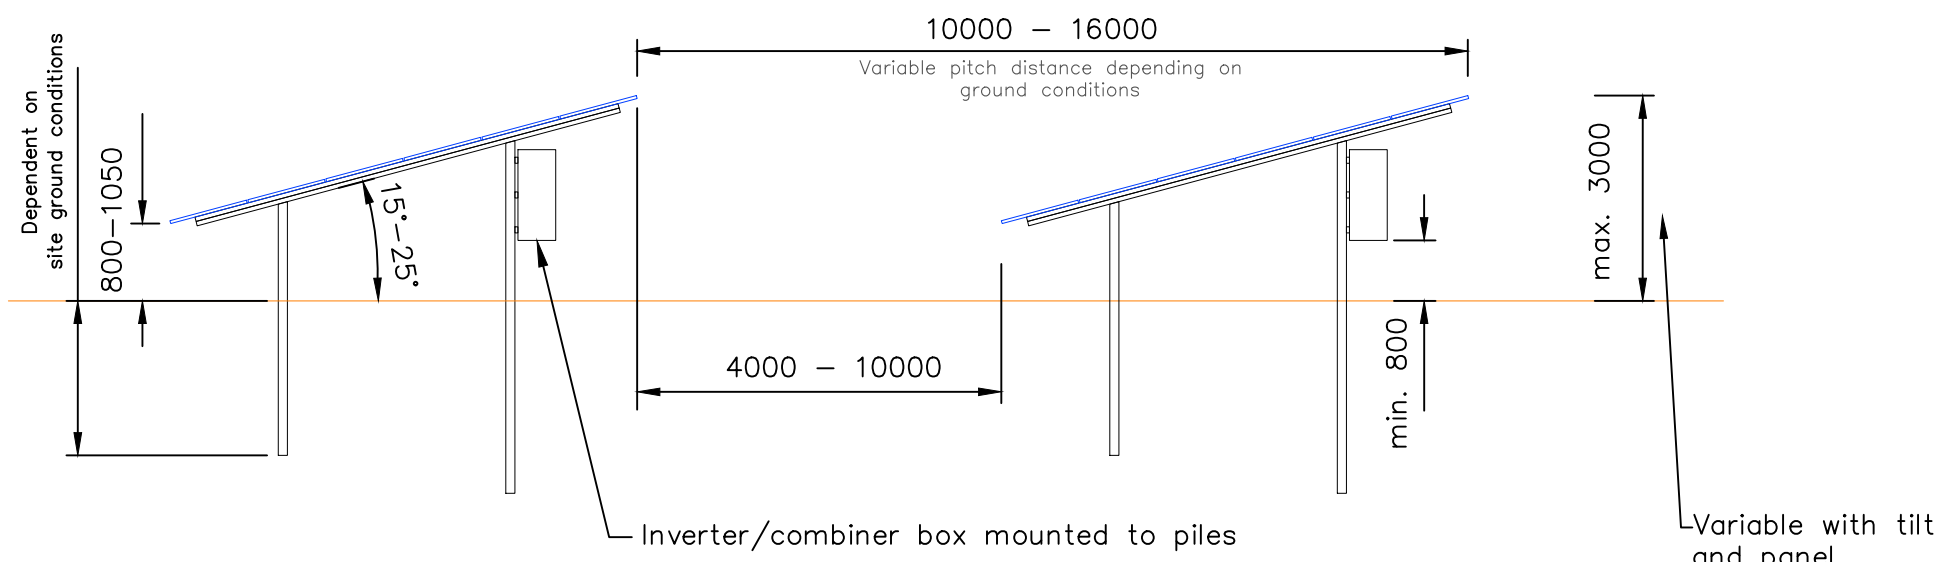

REVISIONS:

- Initial design

NOTES:

- Modules can be arranged in portrait or landscape configuration.

Table front view – 3 modules in portrait  
scale 1:200 @A3

Table side view  
scale 1:100 @A3

DATE: 16 June 2020

TITLE: Typical PV table details

PROJECT TITLE: Cotmoor

LOCATION: Land near to Halloughton, Southwell, Nottinghamshire, NG25 0QP

REV: A

FILENAME: Typical PV Table Details 3P.dwg