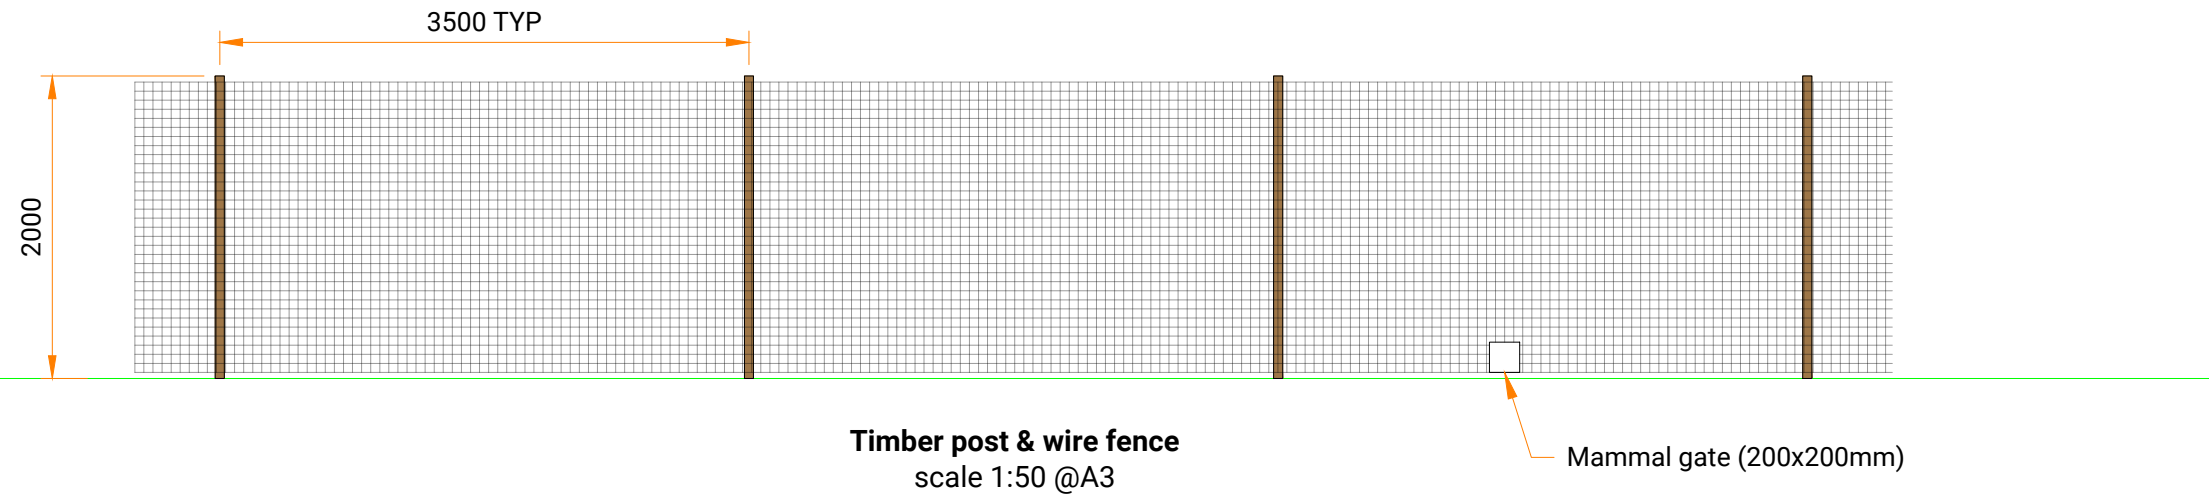

Notes:

1. All details are indicative only.

REVISIONS				
REV	DATE	COMMENTS	BY	CHKD
-	16.03.20	First issue	SS	CM

CLIENT	JBM Solar			
PROJECT	Halloughton Solar Farm			
LOCATION	Halloughton, Southwell, Nottinghamshire			
TITLE	Typical Fence, Track & CCTV Details			
DWG NO	JBM-HALLOU-SD-02	REV	-