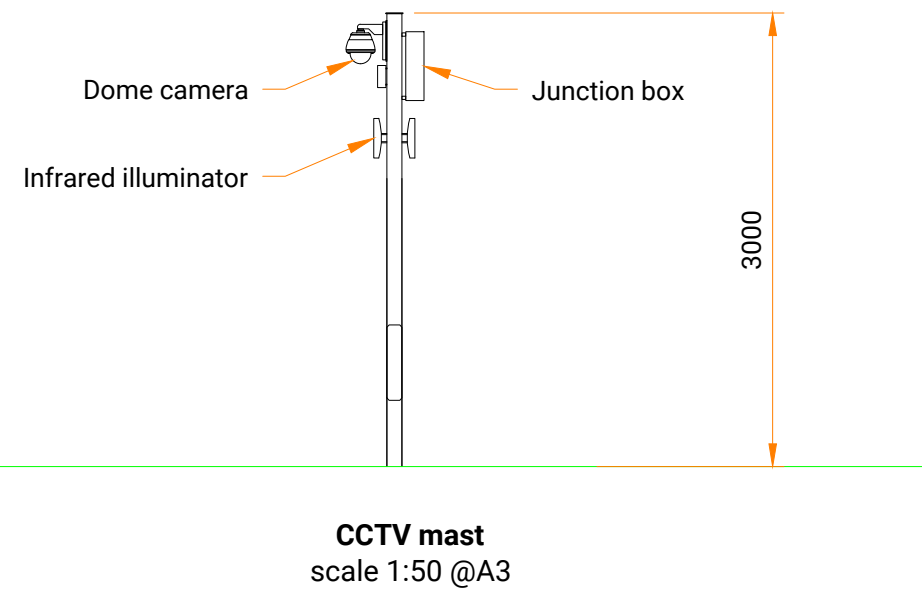

Notes:

1. All details are indicative only.

REVISIONS				
REV	DATE	COMMENTS	BY	CHKD
-	16.03.20	First issue	SS	CM

CLIENT	JBM Solar			
PROJECT	Halloughton Solar Farm			
LOCATION	Halloughton, Southwell, Nottinghamshire			
TITLE	Typical Fence, Track & CCTV Details			
DWG NO	JBM-HALLOU-SD-02	REV	-