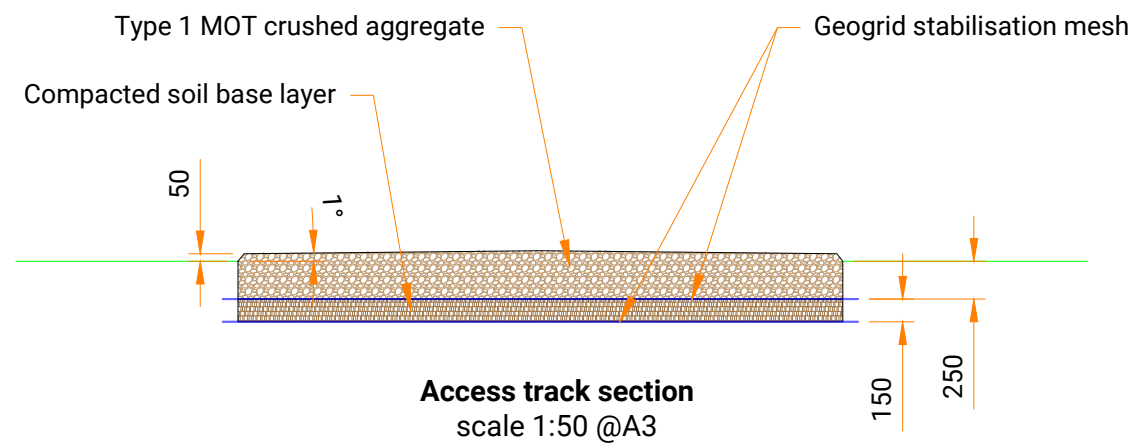

Notes:

1. All details are indicative only.

REVISIONS				
REV	DATE	COMMENTS	BY	CHKD
-	16.03.20	First issue	SS	CM

CLIENT	JBM Solar			
PROJECT	Halloughton Solar Farm			
LOCATION	Halloughton, Southwell, Nottinghamshire			
TITLE	Typical Fence, Track & CCTV Details			
DWG NO	JBM-HALLOU-SD-02	REV	-