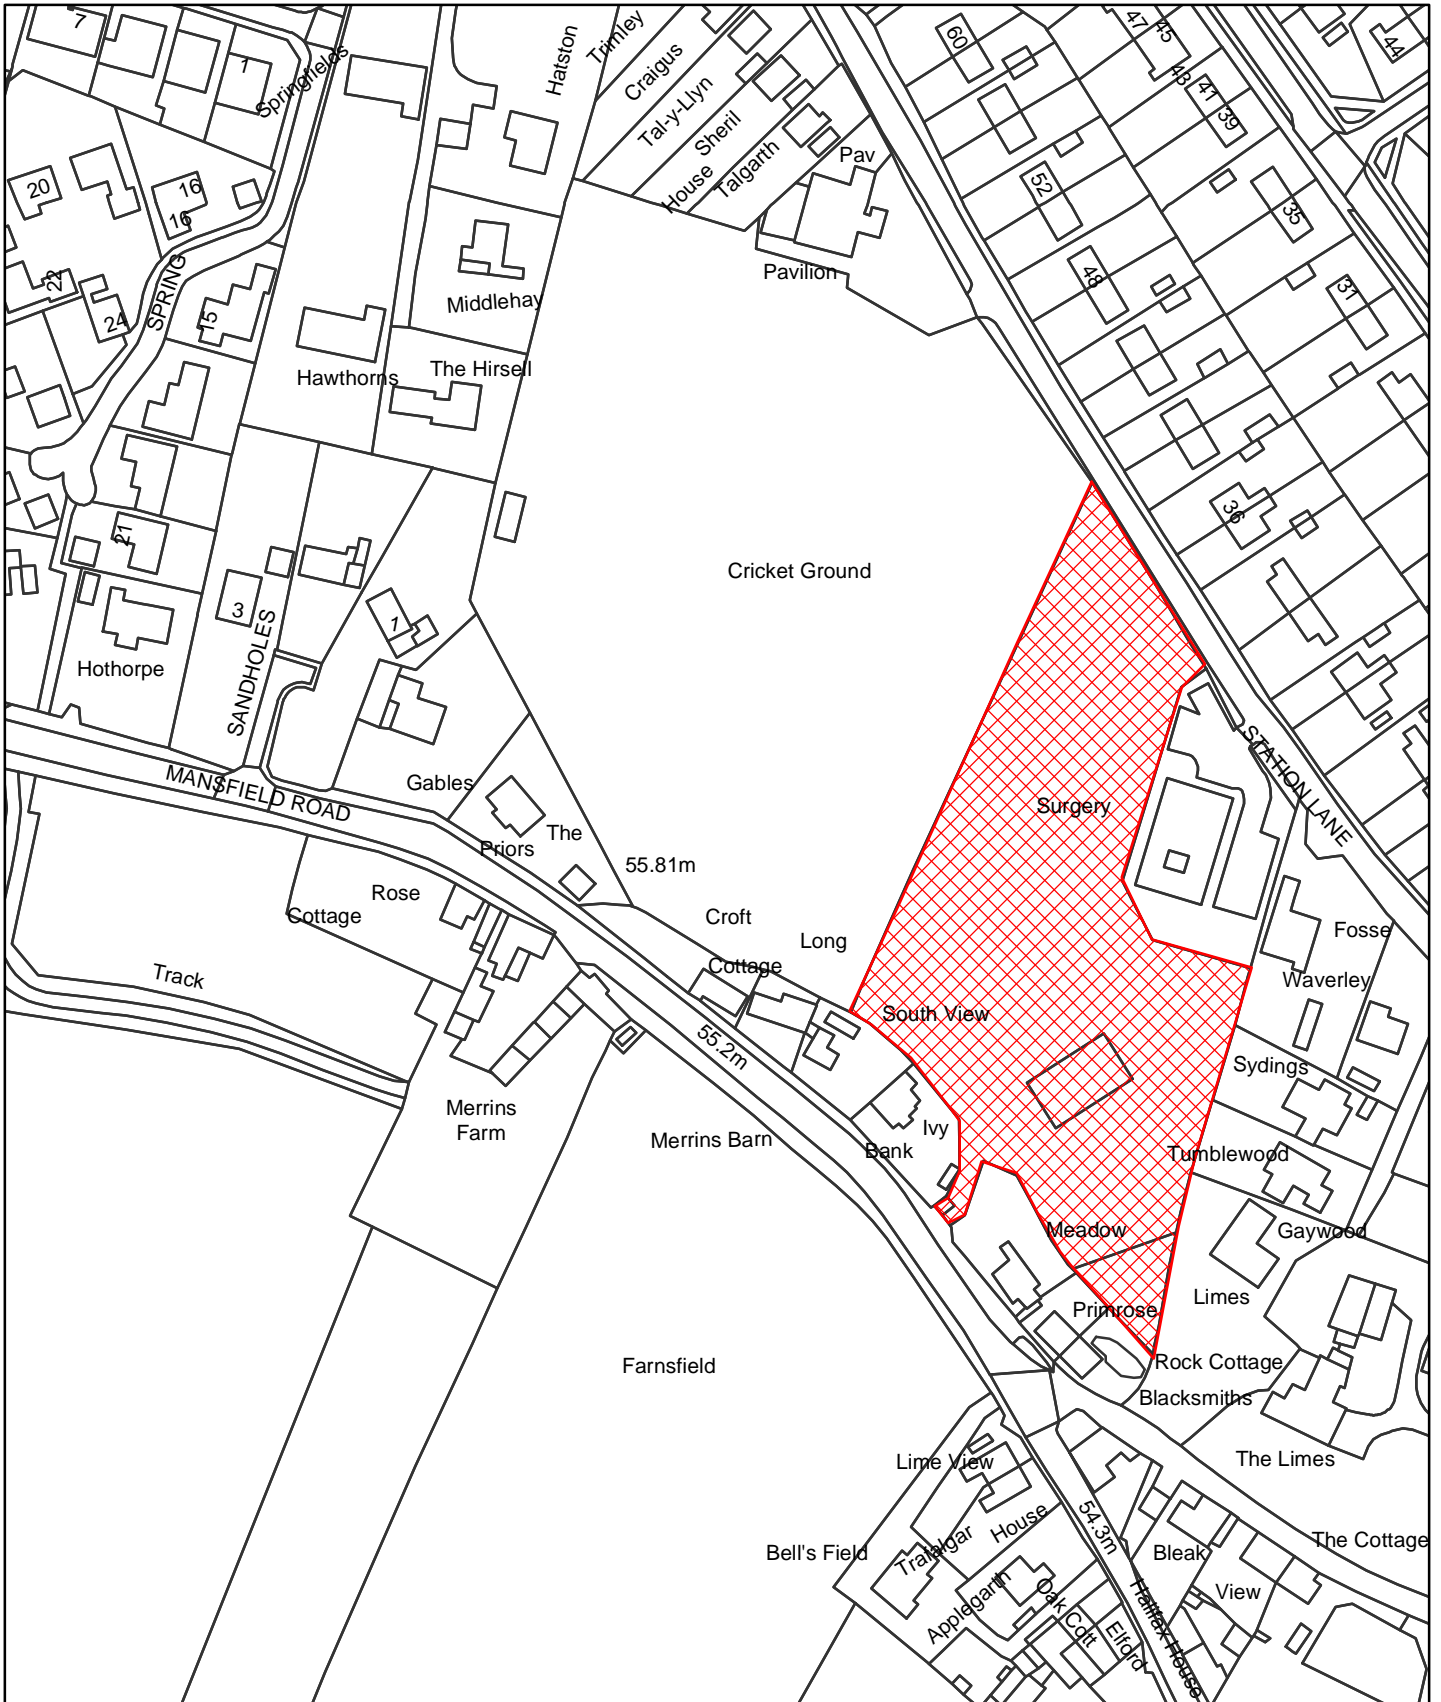

# Dog Control Orders

This map is reproduced from the Ordnance Survey material with the permission of Ordnance Survey on behalf of the Controller of Her Majesty's Stationery Office © Crown Copyright. Unauthorised reproduction infringes Crown Copyright and may lead to prosecution or civil proceedings. Newark and Sherwood District Council. Licence 100018606. 2006.

 Site

The Dogs Exclusion (Newark and Sherwood District) Order 2010  
Wilson's Field  
 Map Reference DCO051

Site Area (Sq Metres): <Double click>
Date: 16th March 2010
Grid Ref: SK <Double click to insert>
Scale: 1:1,628