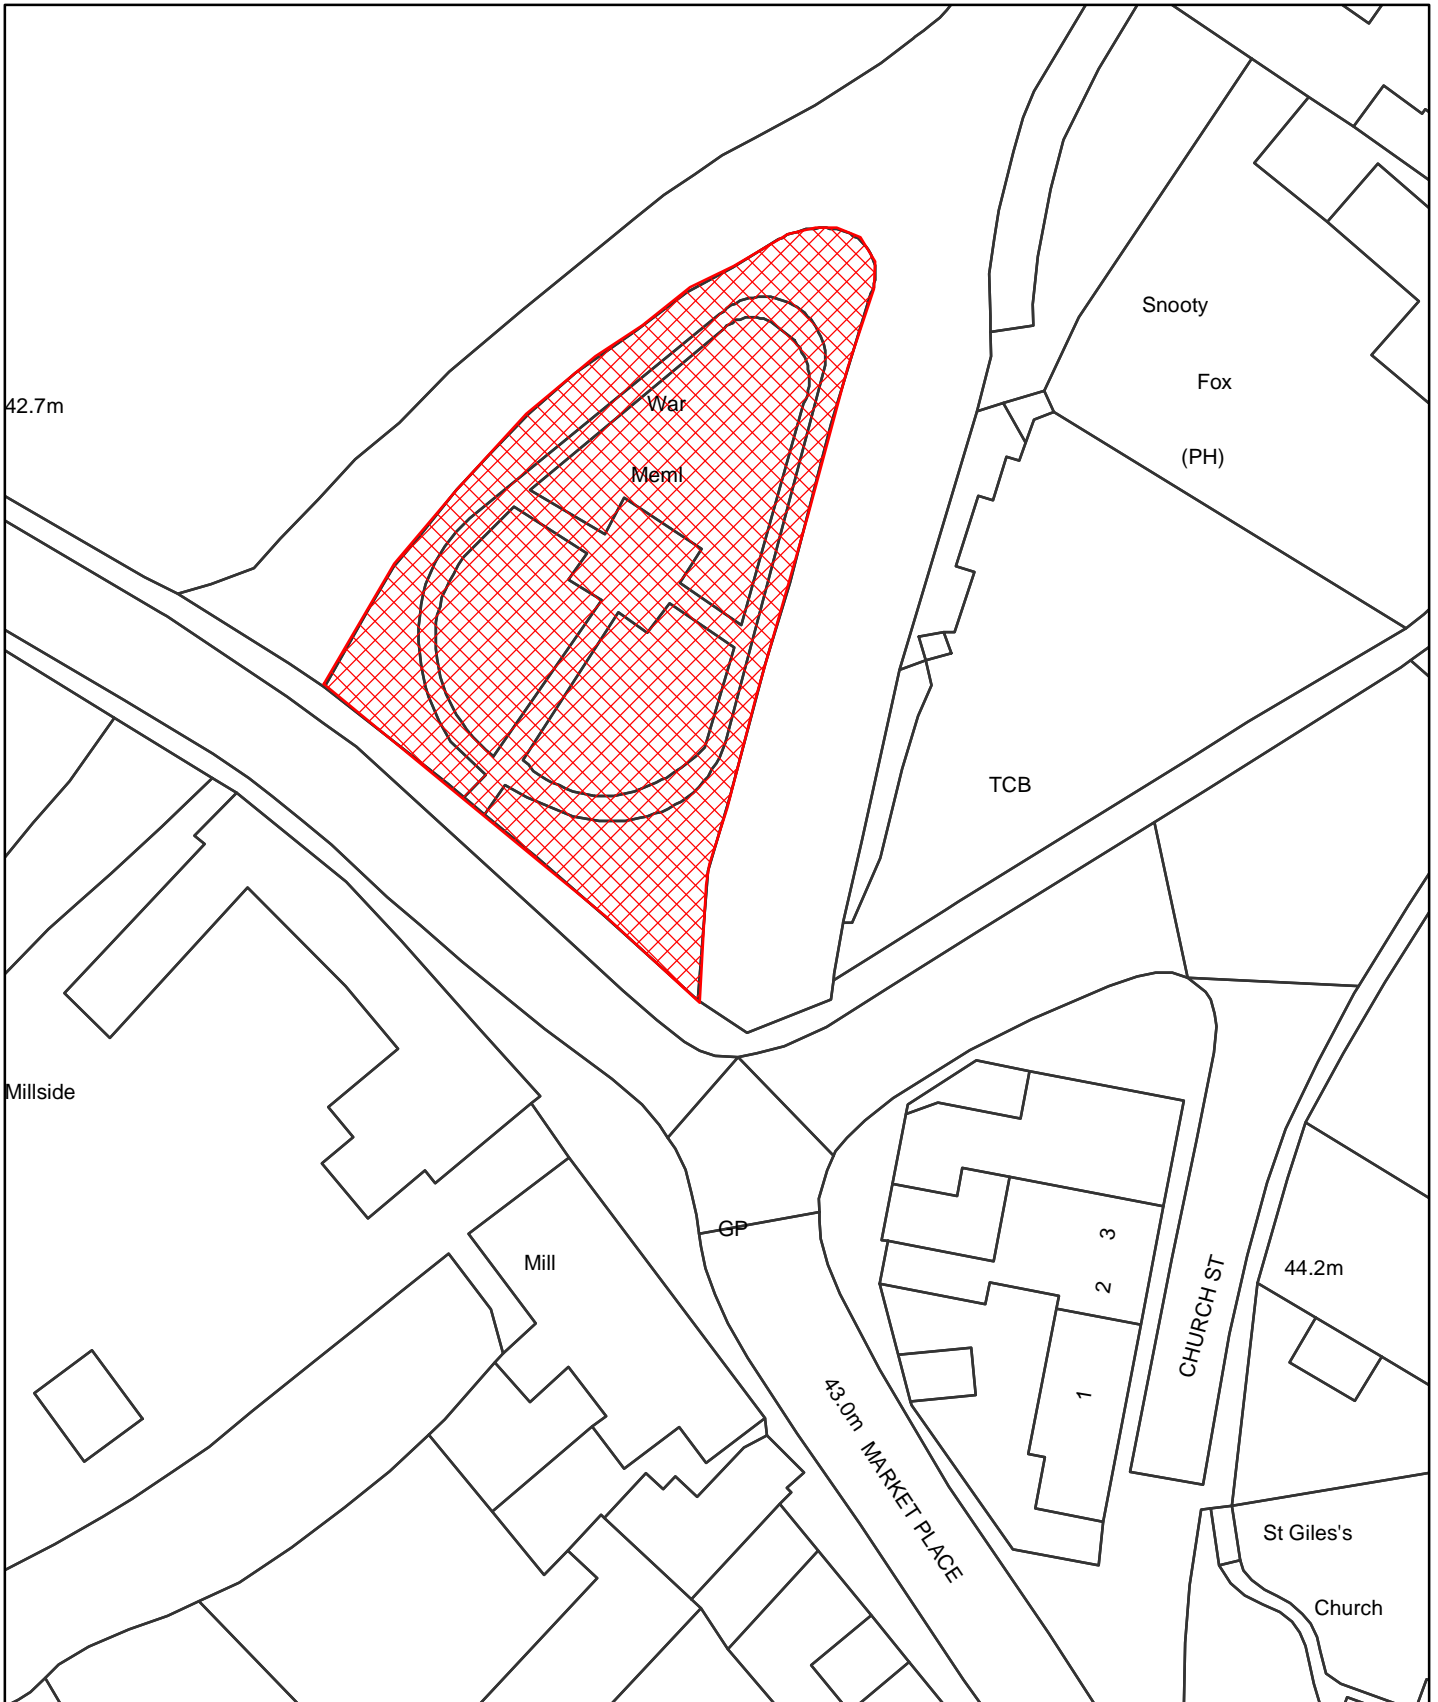

# Dog Control Orders

This map is reproduced from the Ordnance Survey material with the permission of Ordnance Survey on behalf of the Controller of Her Majesty's Stationery Office © Crown Copyright. Unauthorised reproduction infringes Crown Copyright and may lead to prosecution or civil proceedings. Newark and Sherwood District Council. Licence 100018606, 2006.

 Site

The Dogs Exclusion (Newark and Sherwood District) Order 2010  
The War Memorial Ollerton  
 Map Reference DCO036

Site Area (Sq Metres): <Double click>
Date: 16th March 2010
Grid Ref: SK <Double click to insert>
Scale: 1:514