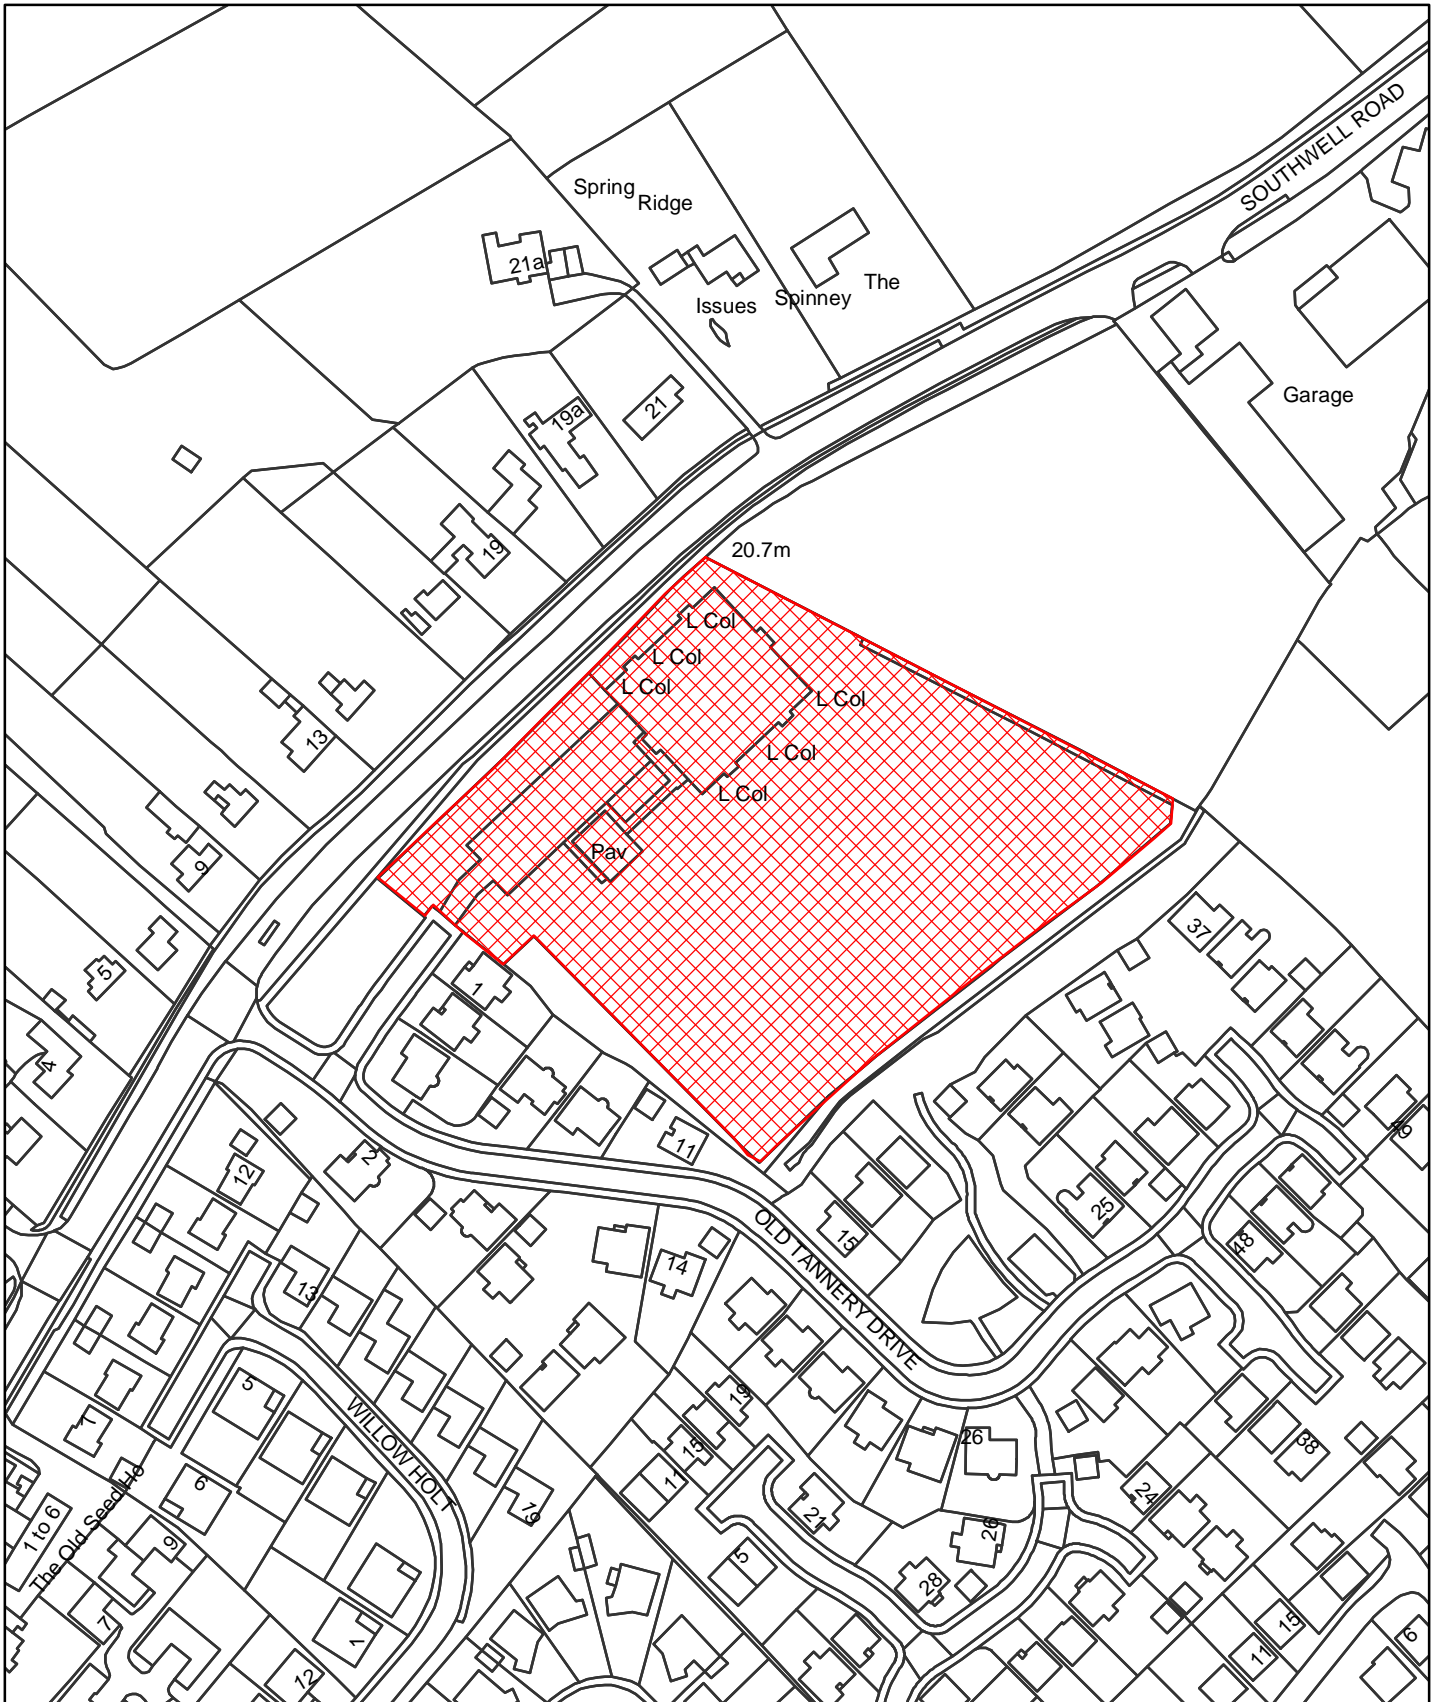

# Dog Control Orders

This map is reproduced from the Ordnance Survey material with the permission of Ordnance Survey on behalf of the Controller of Her Majesty's Stationery Office © Crown Copyright. Unauthorised reproduction infringes Crown Copyright and may lead to prosecution or civil proceedings. Newark and Sherwood District Council. Licence 100018606, 2006.

 Site

The Dogs Exclusion (Newark and Sherwood District) Order 2010  
 Southwell Road Sports Ground  
 Map Reference DCO063

Site Area (Sq Metres): <Double click>
Date: 16th March 2010
Grid Ref: SK <Double click to insert>
Scale: 1:1,866