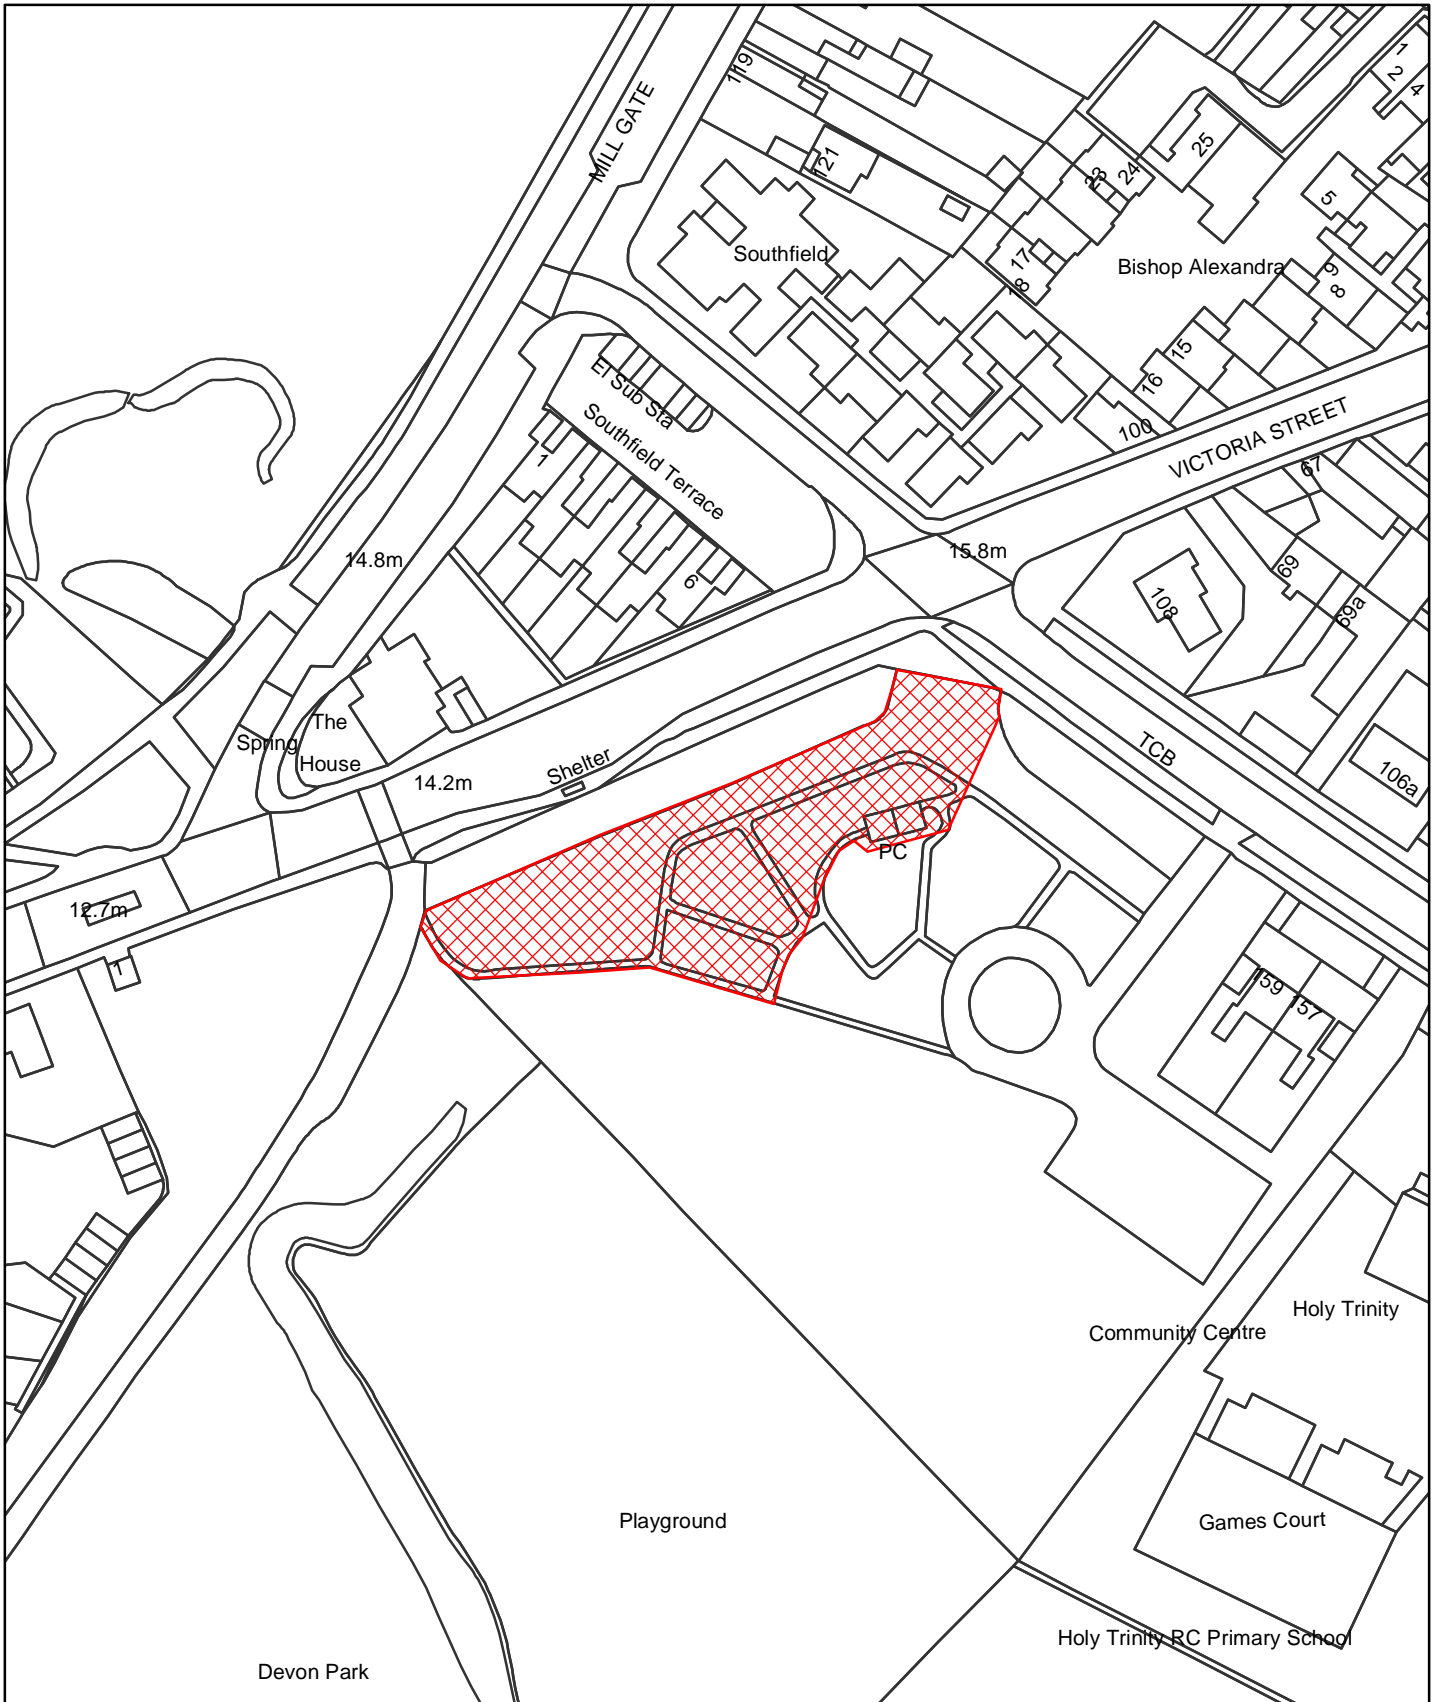

Dog Control Orders

This map is reproduced from the Ordnance Survey material with the permission of Ordnance Survey on behalf of the Controller of Her Majesty's Stationery Office © Crown Copyright. Unauthorised reproduction infringes Crown Copyright and may lead to prosecution or civil proceedings. Newark and Sherwood District Council. Licence 100018606. 2006.

 Site

The Dogs Exclusion (Newark and Sherwood District) Order 2010
Sconce Hills and Devon Park Playground
 Map Reference DCO005

Site Area (Sq Metres): <Double click>
Date: 16th March 2010
Grid Ref: SK <Double click to insert>
Scale: 1:1,178