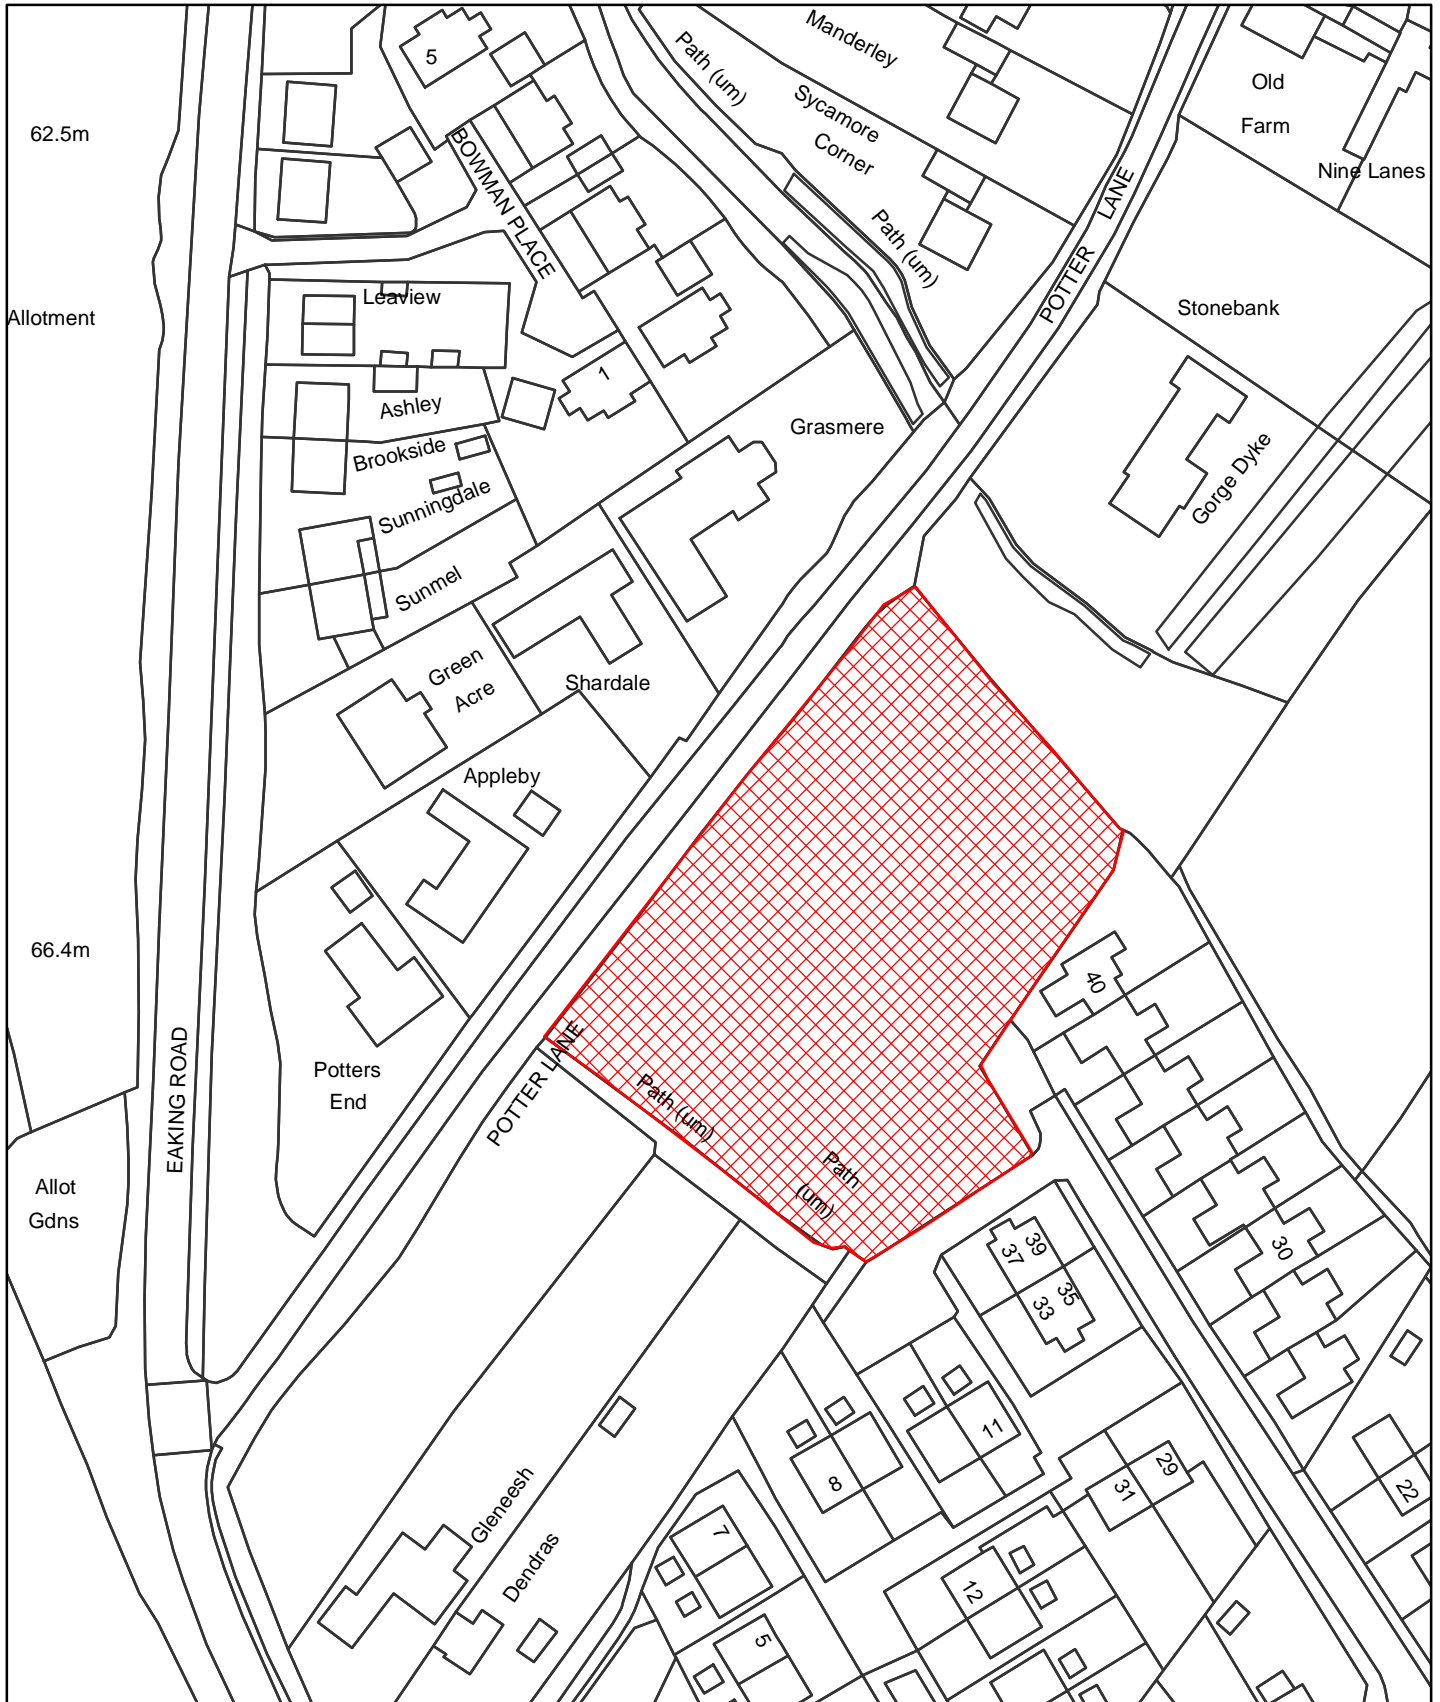

Dog Control Orders

This map is reproduced from the Ordnance Survey material with the permission of Ordnance Survey on behalf of the Controller of Her Majesty's Stationery Office © Crown Copyright. Unauthorised reproduction infringes Crown Copyright and may lead to prosecution or civil proceedings. Newark and Sherwood District Council. Licence 100018606. 2006.

 Site

The Dogs Exclusion (Newark and Sherwood District) Order 2010
Potter Lane Play Area
 Map Reference DCO039

Site Area (Sq Metres): <Double click>
Date: 16th March 2010
Grid Ref: SK <Double click to insert>
Scale: 1:1,122