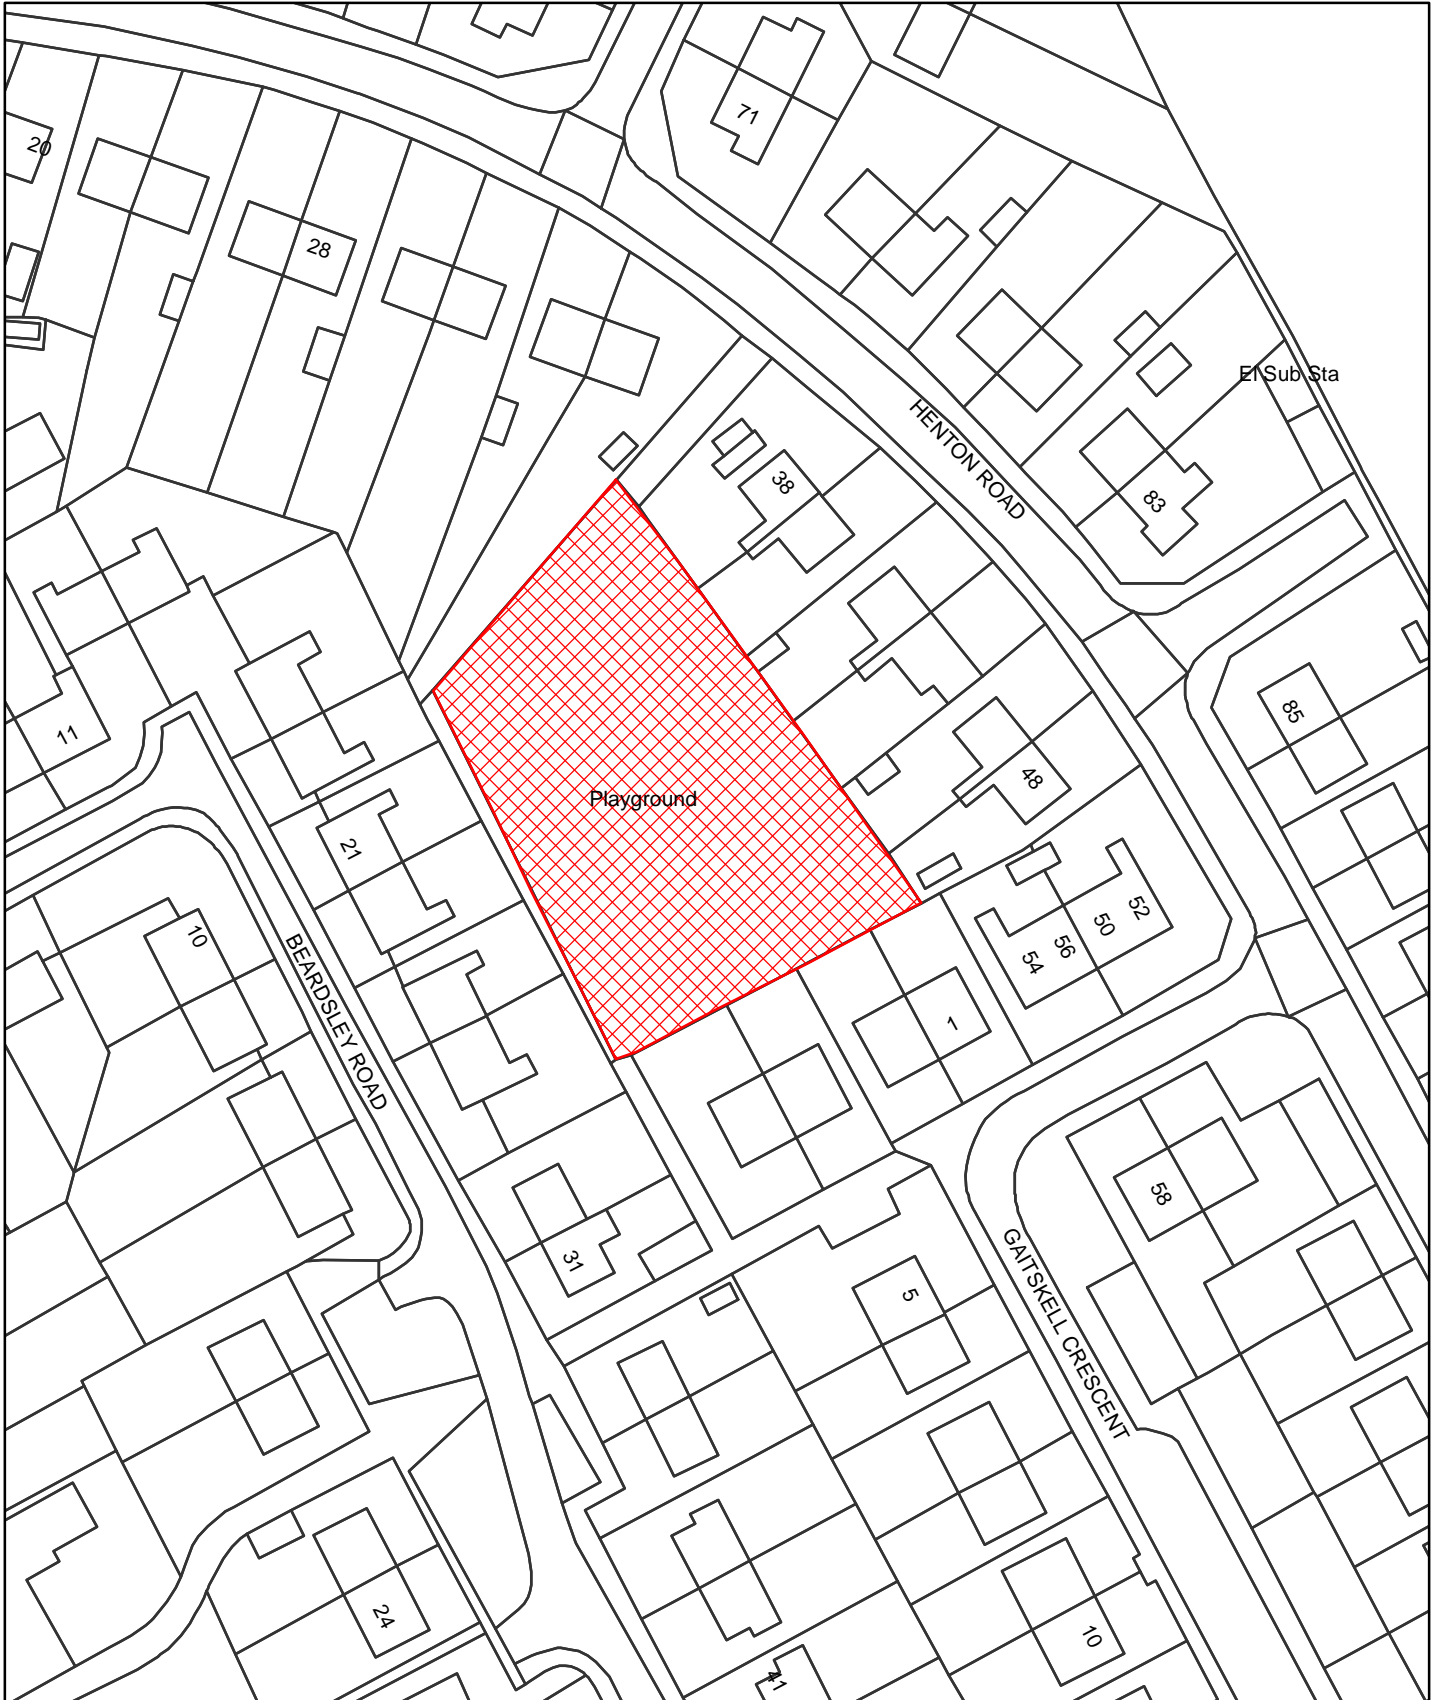

# Dog Control Orders

This map is reproduced from the Ordnance Survey material with the permission of Ordnance Survey on behalf of the Controller of Her Majesty's Stationery Office © Crown Copyright. Unauthorised reproduction infringes Crown Copyright and may lead to prosecution or civil proceedings. Newark and Sherwood District Council. Licence 100018606, 2006.

 Site

The Dogs Exclusion (Newark and Sherwood District) Order 2010  
Henton Road Playground  
Map Reference DCO049

Site Area (Sq Metres): <Double click>
Date: 16th March 2010
Grid Ref: SK <Double click to insert>
Scale: 1:899