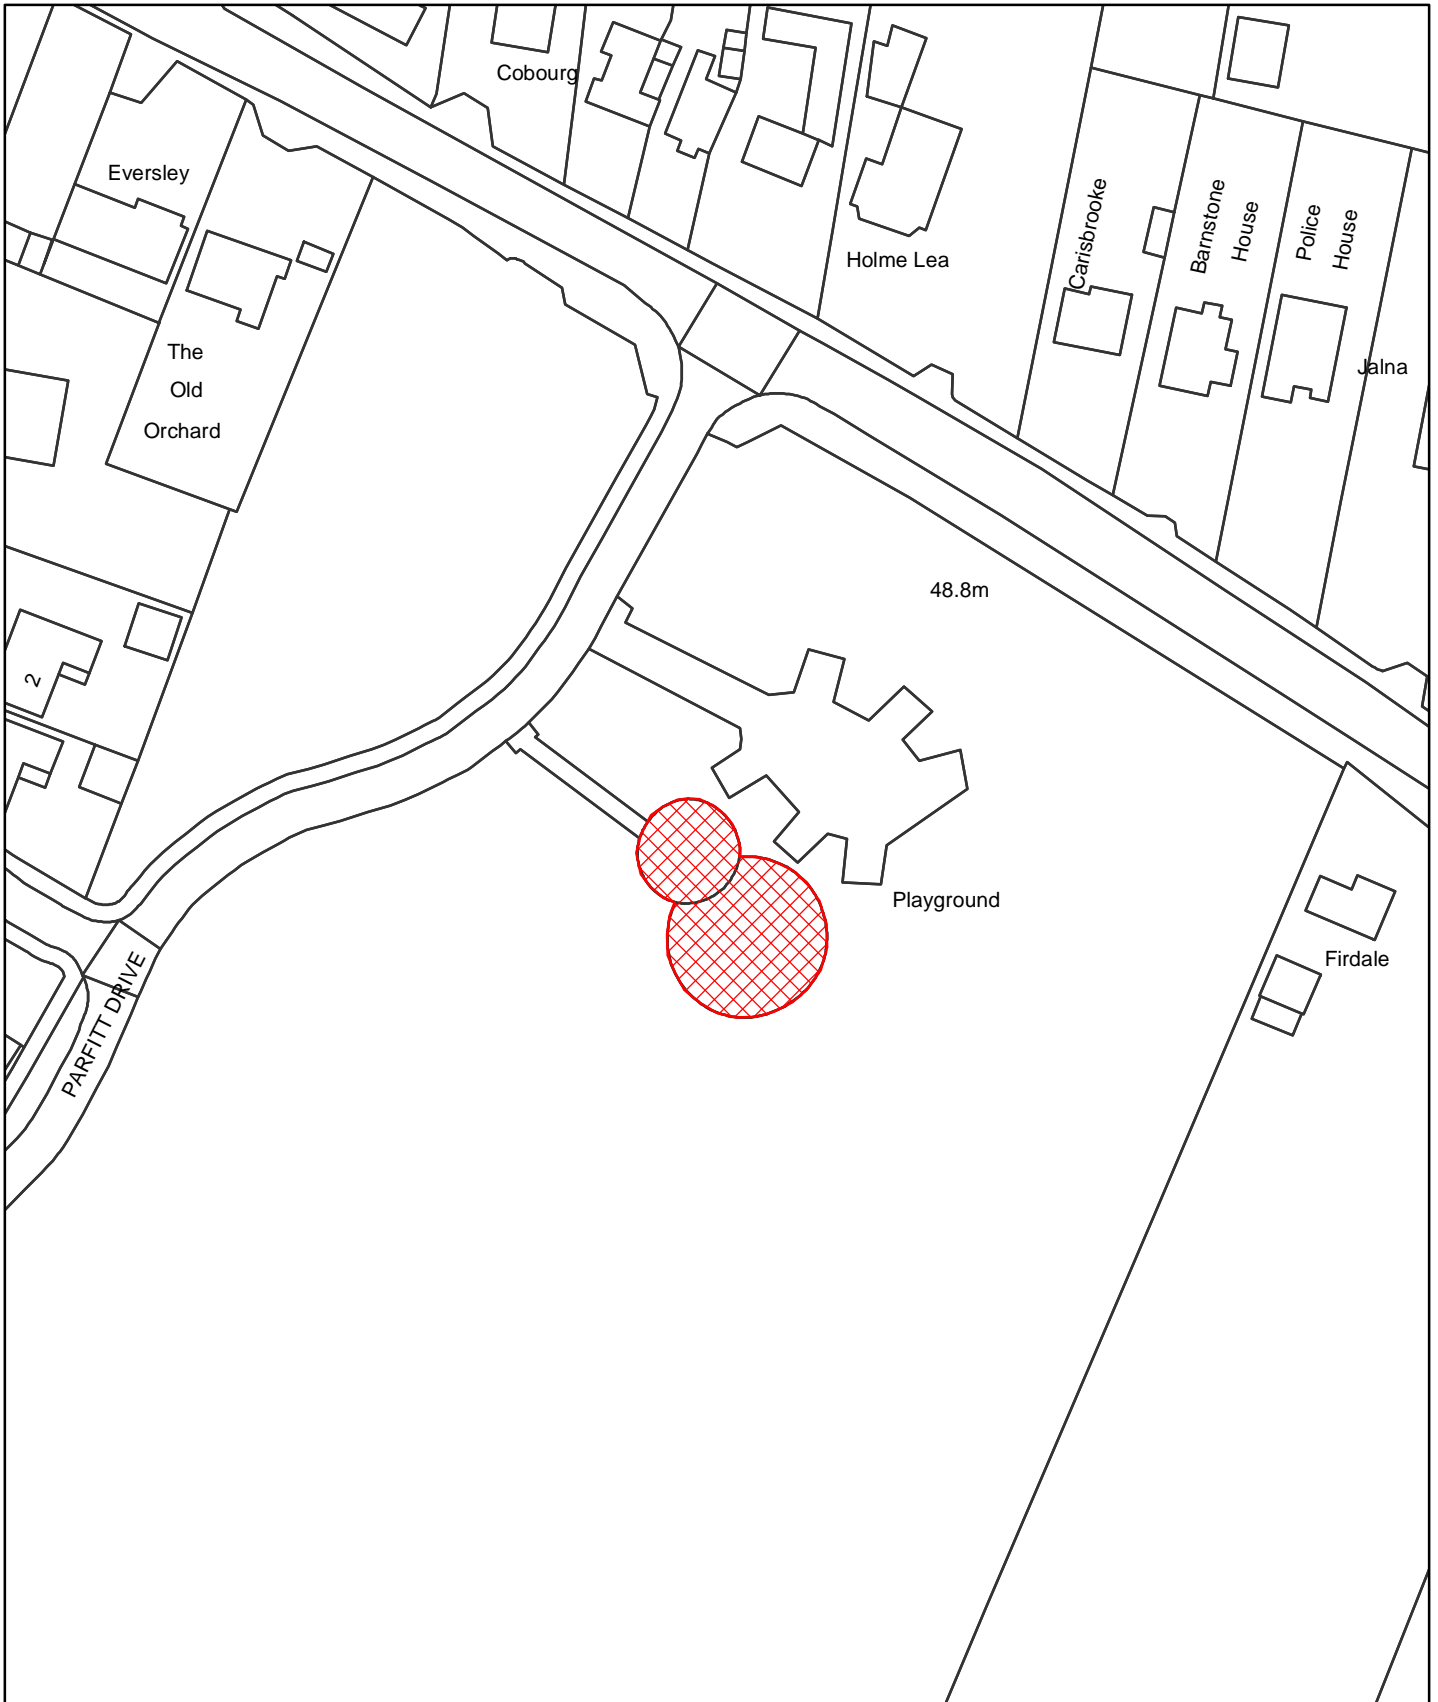

Dog Control Orders

This map is reproduced from the Ordnance Survey material with the permission of Ordnance Survey on behalf of the Controller of Her Majesty's Stationery Office © Crown Copyright. Unauthorised reproduction infringes Crown Copyright and may lead to prosecution or civil proceedings. Newark and Sherwood District Council. Licence 100018606, 2006.

 Site

The Dogs Exclusion (Newark and Sherwood District) Order 2010
Parfitt Drive Play Area
 Map Reference DCO053

Site Area (Sq Metres): <Double click>
Date: 16th March 2010
Grid Ref: SK <Double click to insert>
Scale: 1:964