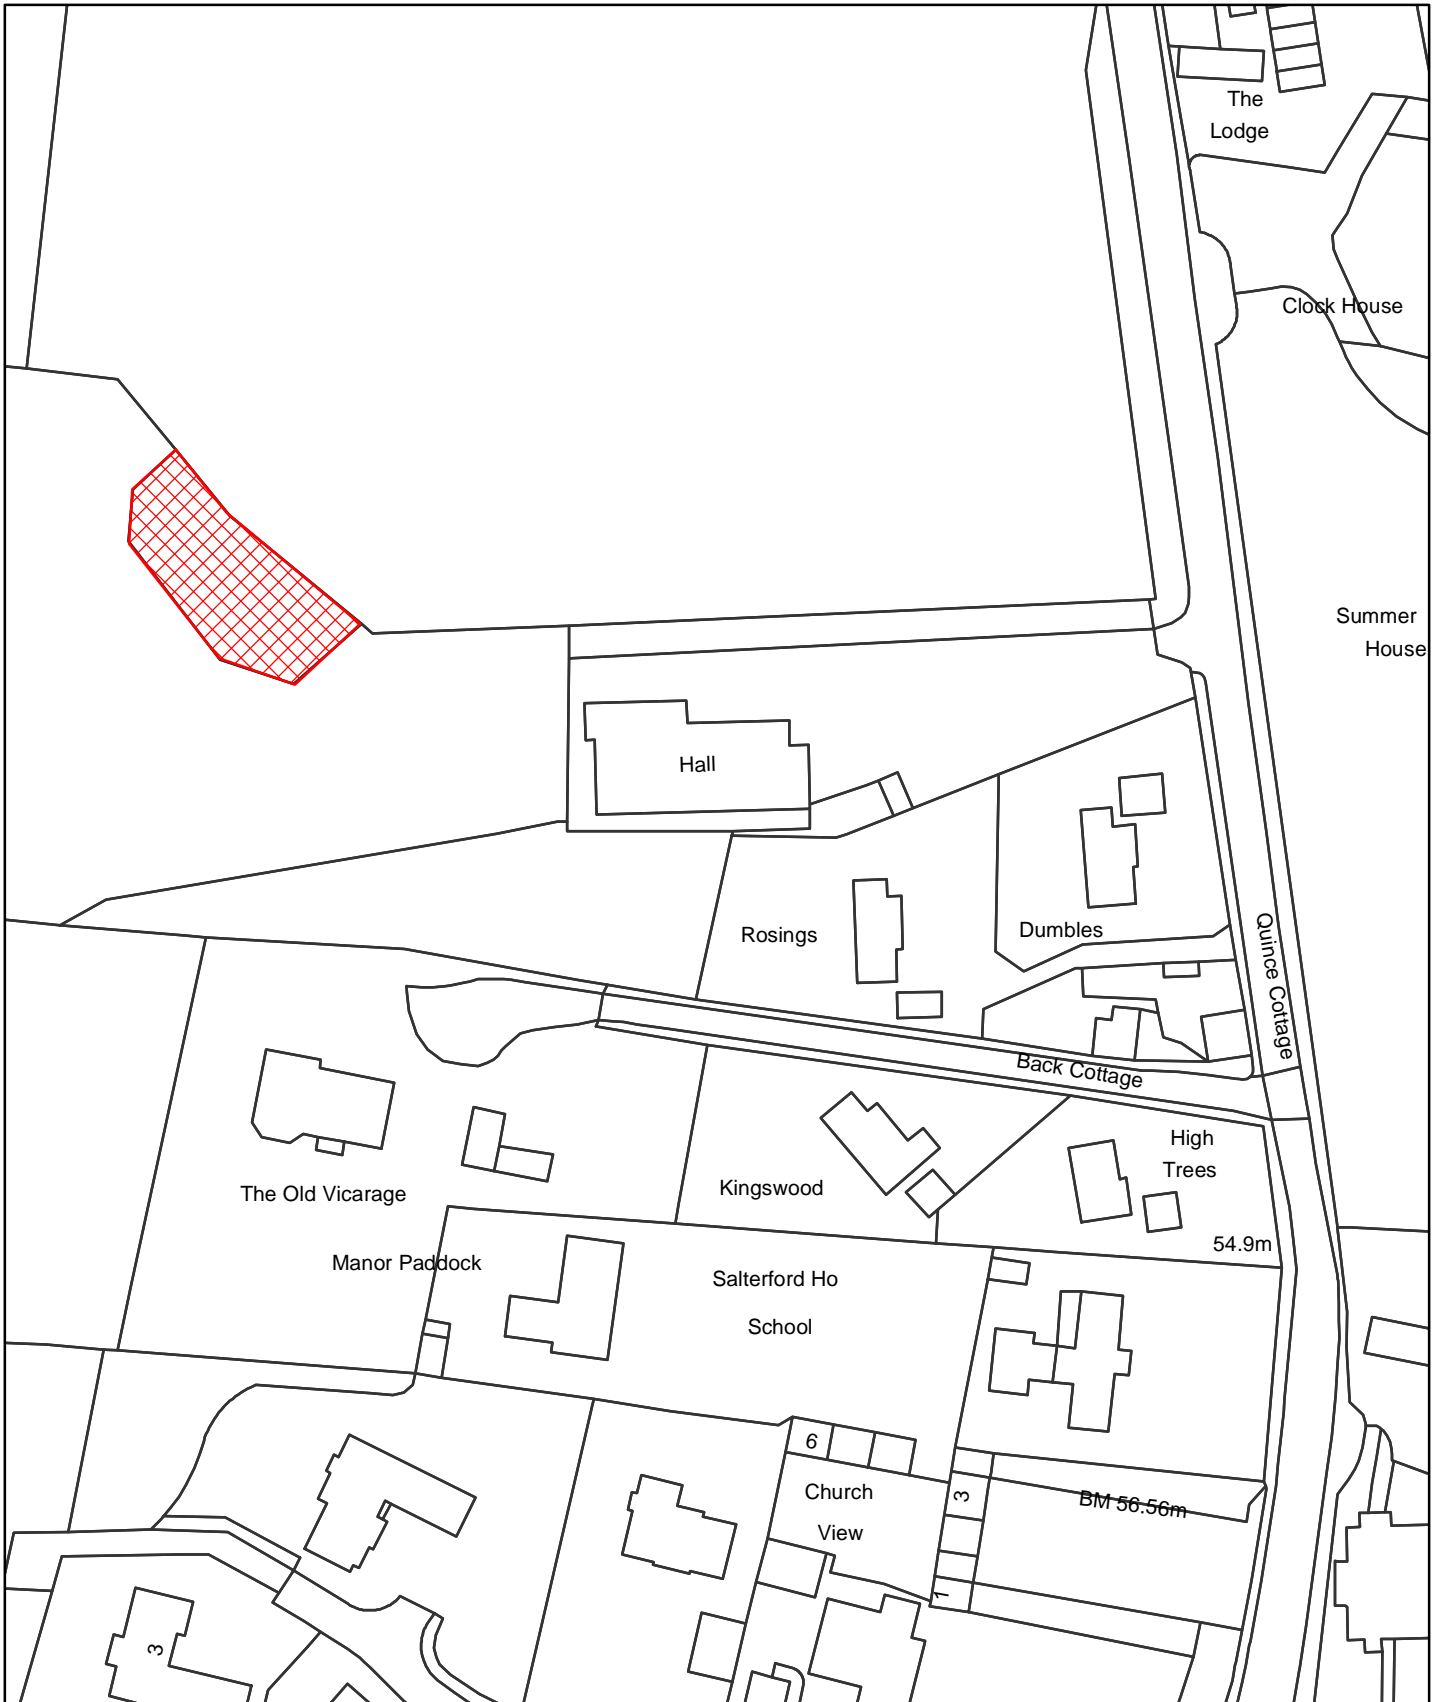

Dog Control Orders

This map is reproduced from the Ordnance Survey material with the permission of Ordnance Survey on behalf of the Controller of Her Majesty's Stationery Office © Crown Copyright. Unauthorised reproduction infringes Crown Copyright and may lead to prosecution or civil proceedings. Newark and Sherwood District Council. Licence 100018606, 2006.

 Site

The Dogs Exclusion (Newark and Sherwood District) Order 2010
Oxton Play Area
 Map Reference DCO067

Site Area (Sq Metres): <Double click>
Date: 16th March 2010
Grid Ref: SK <Double click to insert>
Scale: 1:1,085