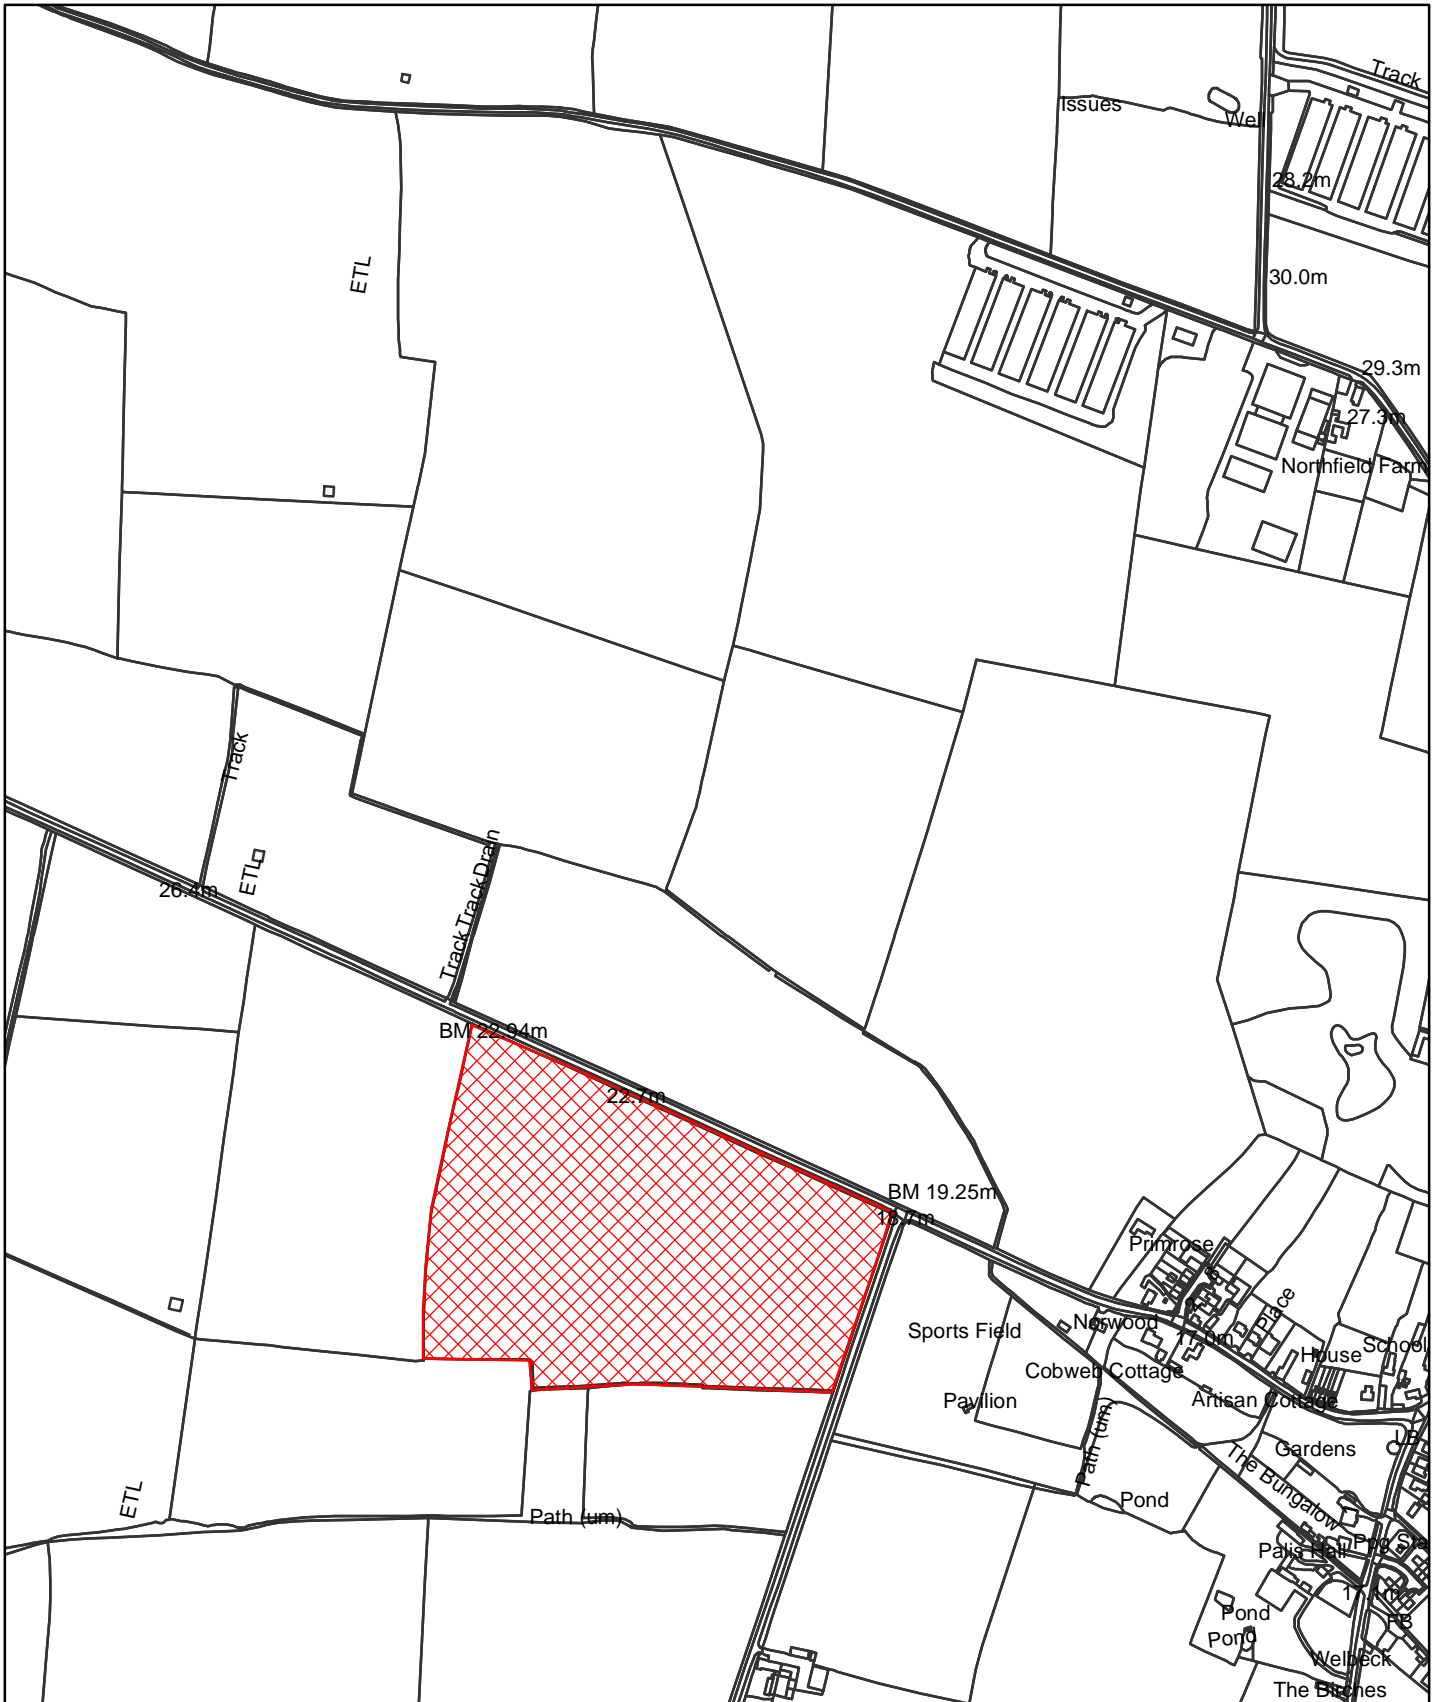

Dog Control Orders

This map is reproduced from the Ordnance Survey material with the permission of Ordnance Survey on behalf of the Controller of Her Majesty's Stationery Office © Crown Copyright. Unauthorised reproduction infringes Crown Copyright and may lead to prosecution or civil proceedings. Newark and Sherwood District Council. Licence 100018606. 2006.

 Site

The Dogs Exclusion (Newark and Sherwood District) Order 2010
 Norwell Playing Field
 Map Reference DCO075

Site Area (Sq Metres): <Double click>
Date: 16th March 2010
Grid Ref: SK <Double click to insert>
Scale: 1:6,401