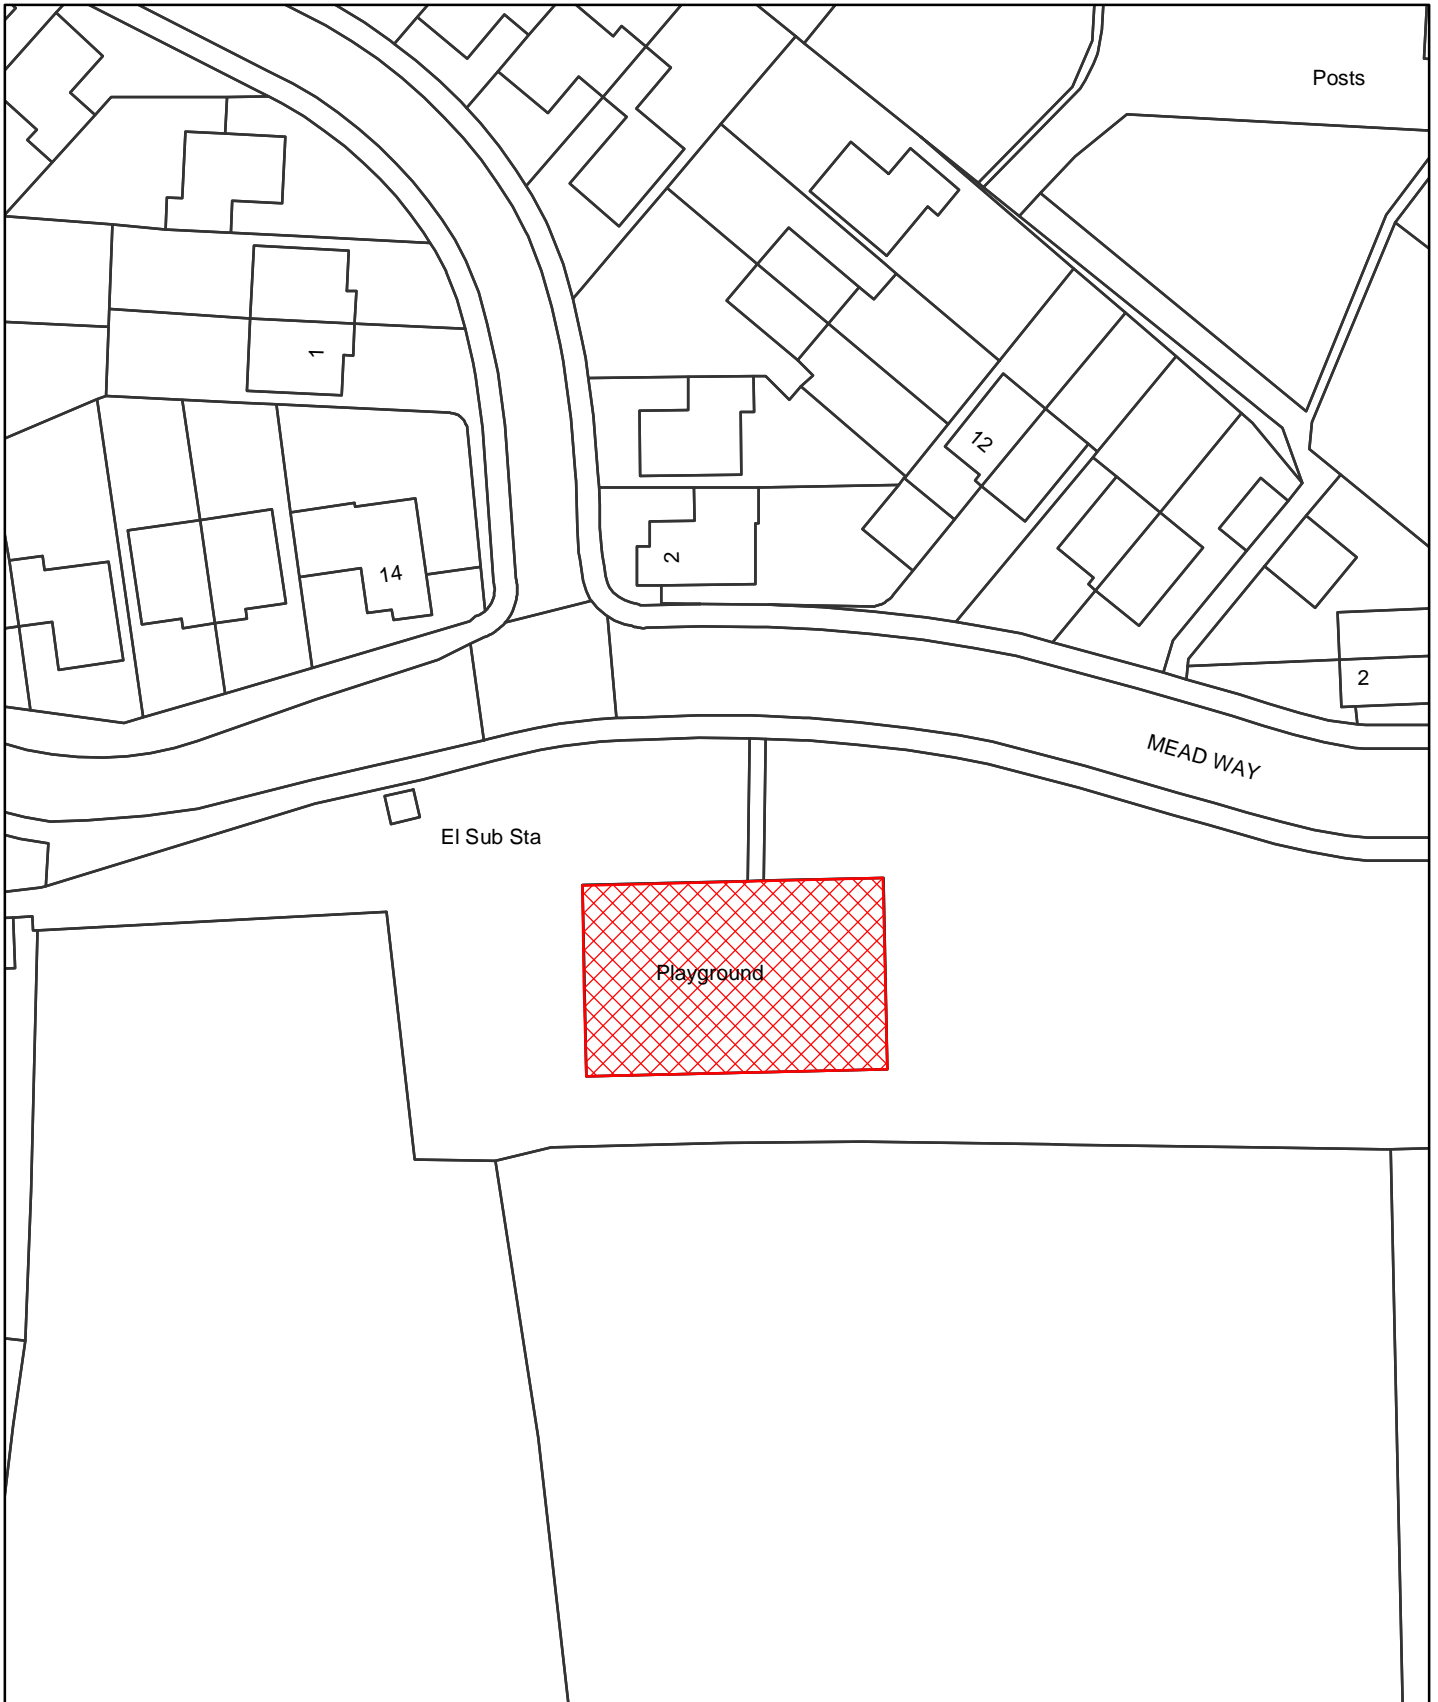

Dog Control Orders

This map is reproduced from the Ordnance Survey material with the permission of Ordnance Survey on behalf of the Controller of Her Majesty's Stationery Office © Crown Copyright. Unauthorised reproduction infringes Crown Copyright and may lead to prosecution or civil proceedings. Newark and Sherwood District Council. Licence 100018606, 2006.

 Site

The Dogs Exclusion (Newark and Sherwood District) Order 2010
Mead Way Play Area
Map Reference DCO018

Site Area (Sq Metres): <Double click>
Date: 16th March 2010
Grid Ref: SK <Double click to insert>
Scale: 1:635