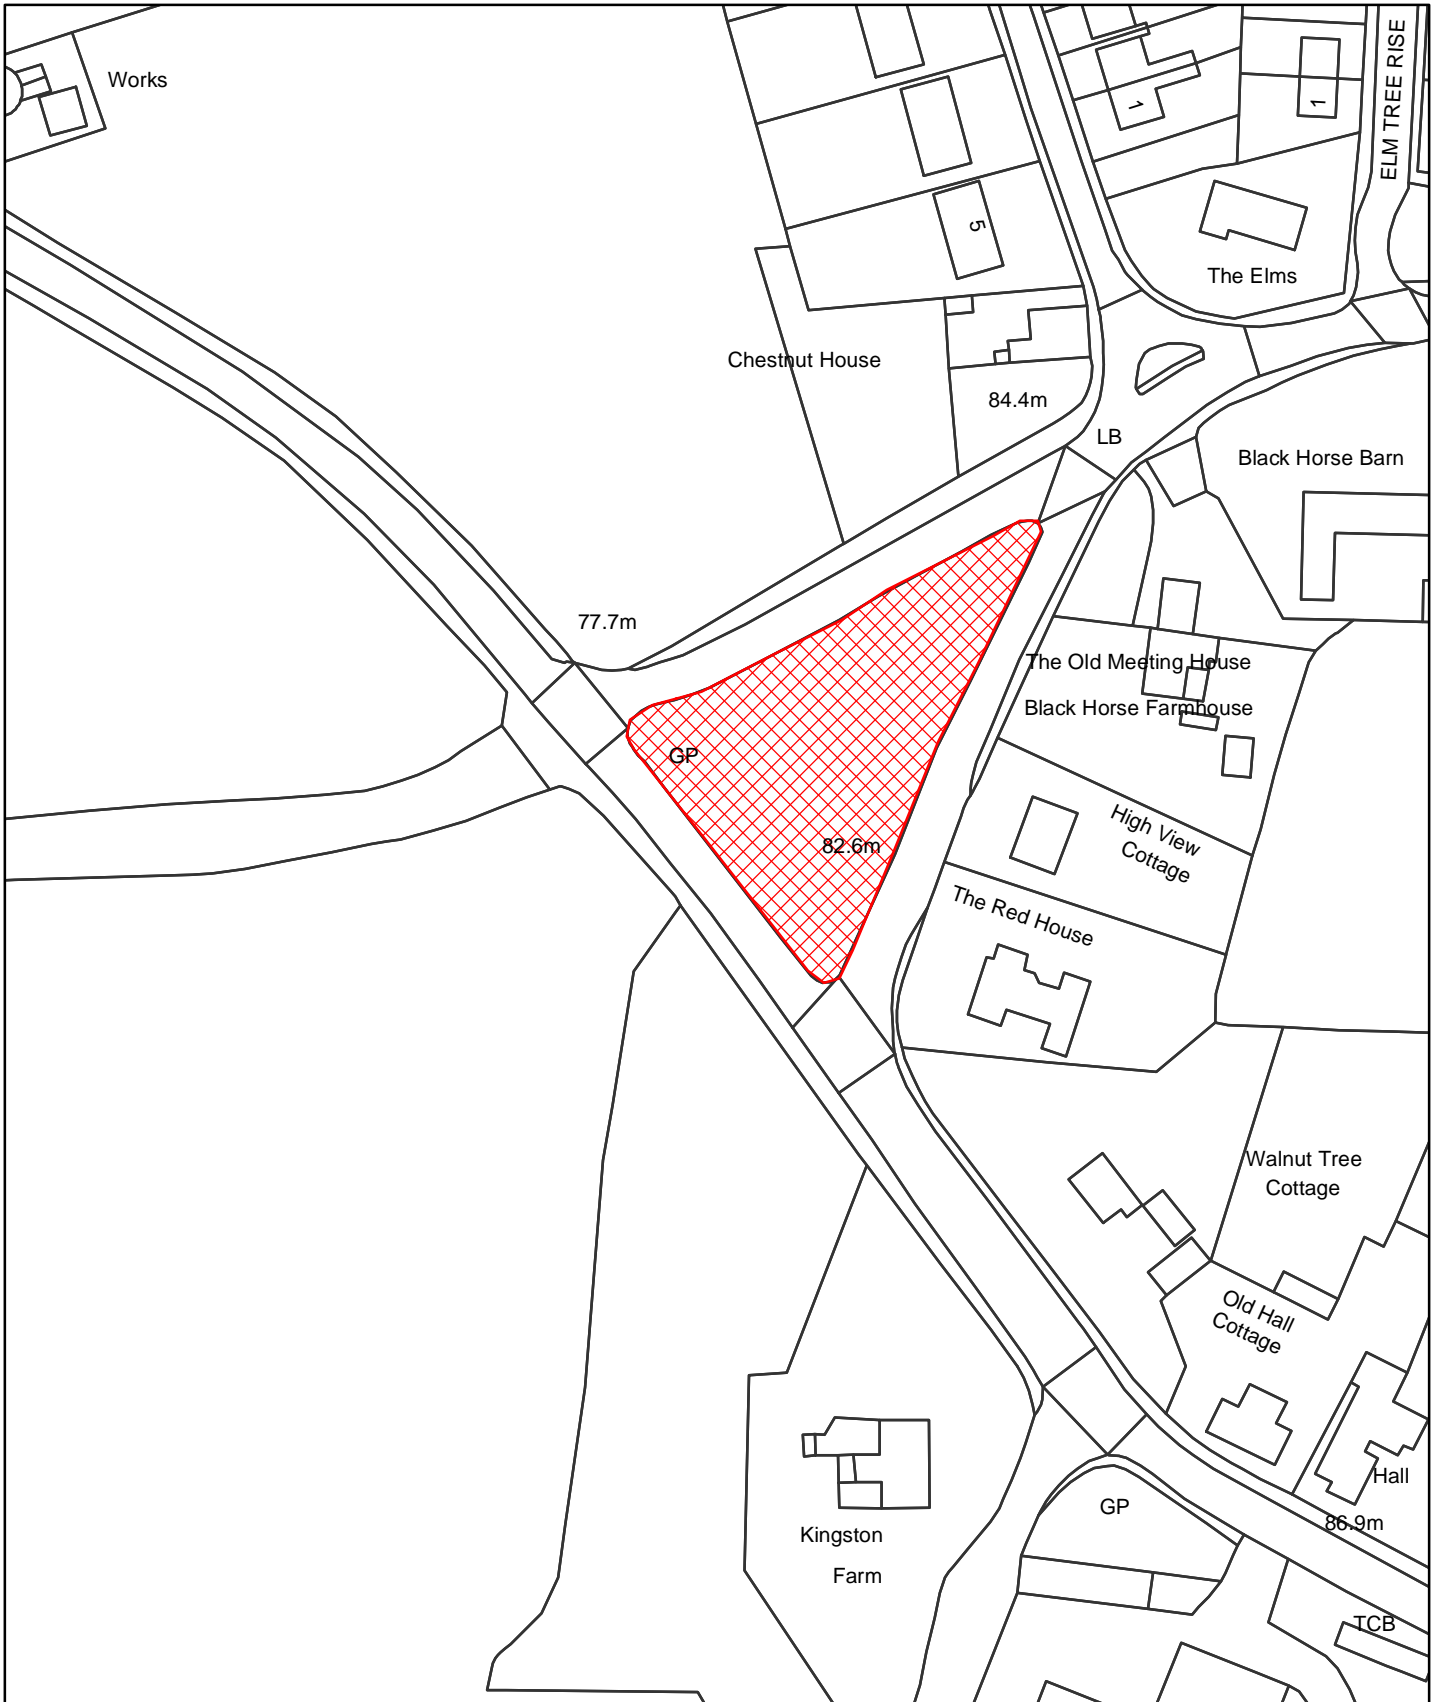

Dog Control Orders

This map is reproduced from the Ordnance Survey material with the permission of Ordnance Survey on behalf of the Controller of Her Majesty's Stationery Office © Crown Copyright. Unauthorised reproduction infringes Crown Copyright and may lead to prosecution or civil proceedings. Newark and Sherwood District Council. Licence 100018606, 2006.

 Site

The Dogs Exclusion (Newark and Sherwood District) Order 2010
Kneesall Village Green
 Map Reference DCO060

Site Area (Sq Metres): <Double click>
Date: 16th March 2010
Grid Ref: SK <Double click to insert>
Scale: 1:1,210