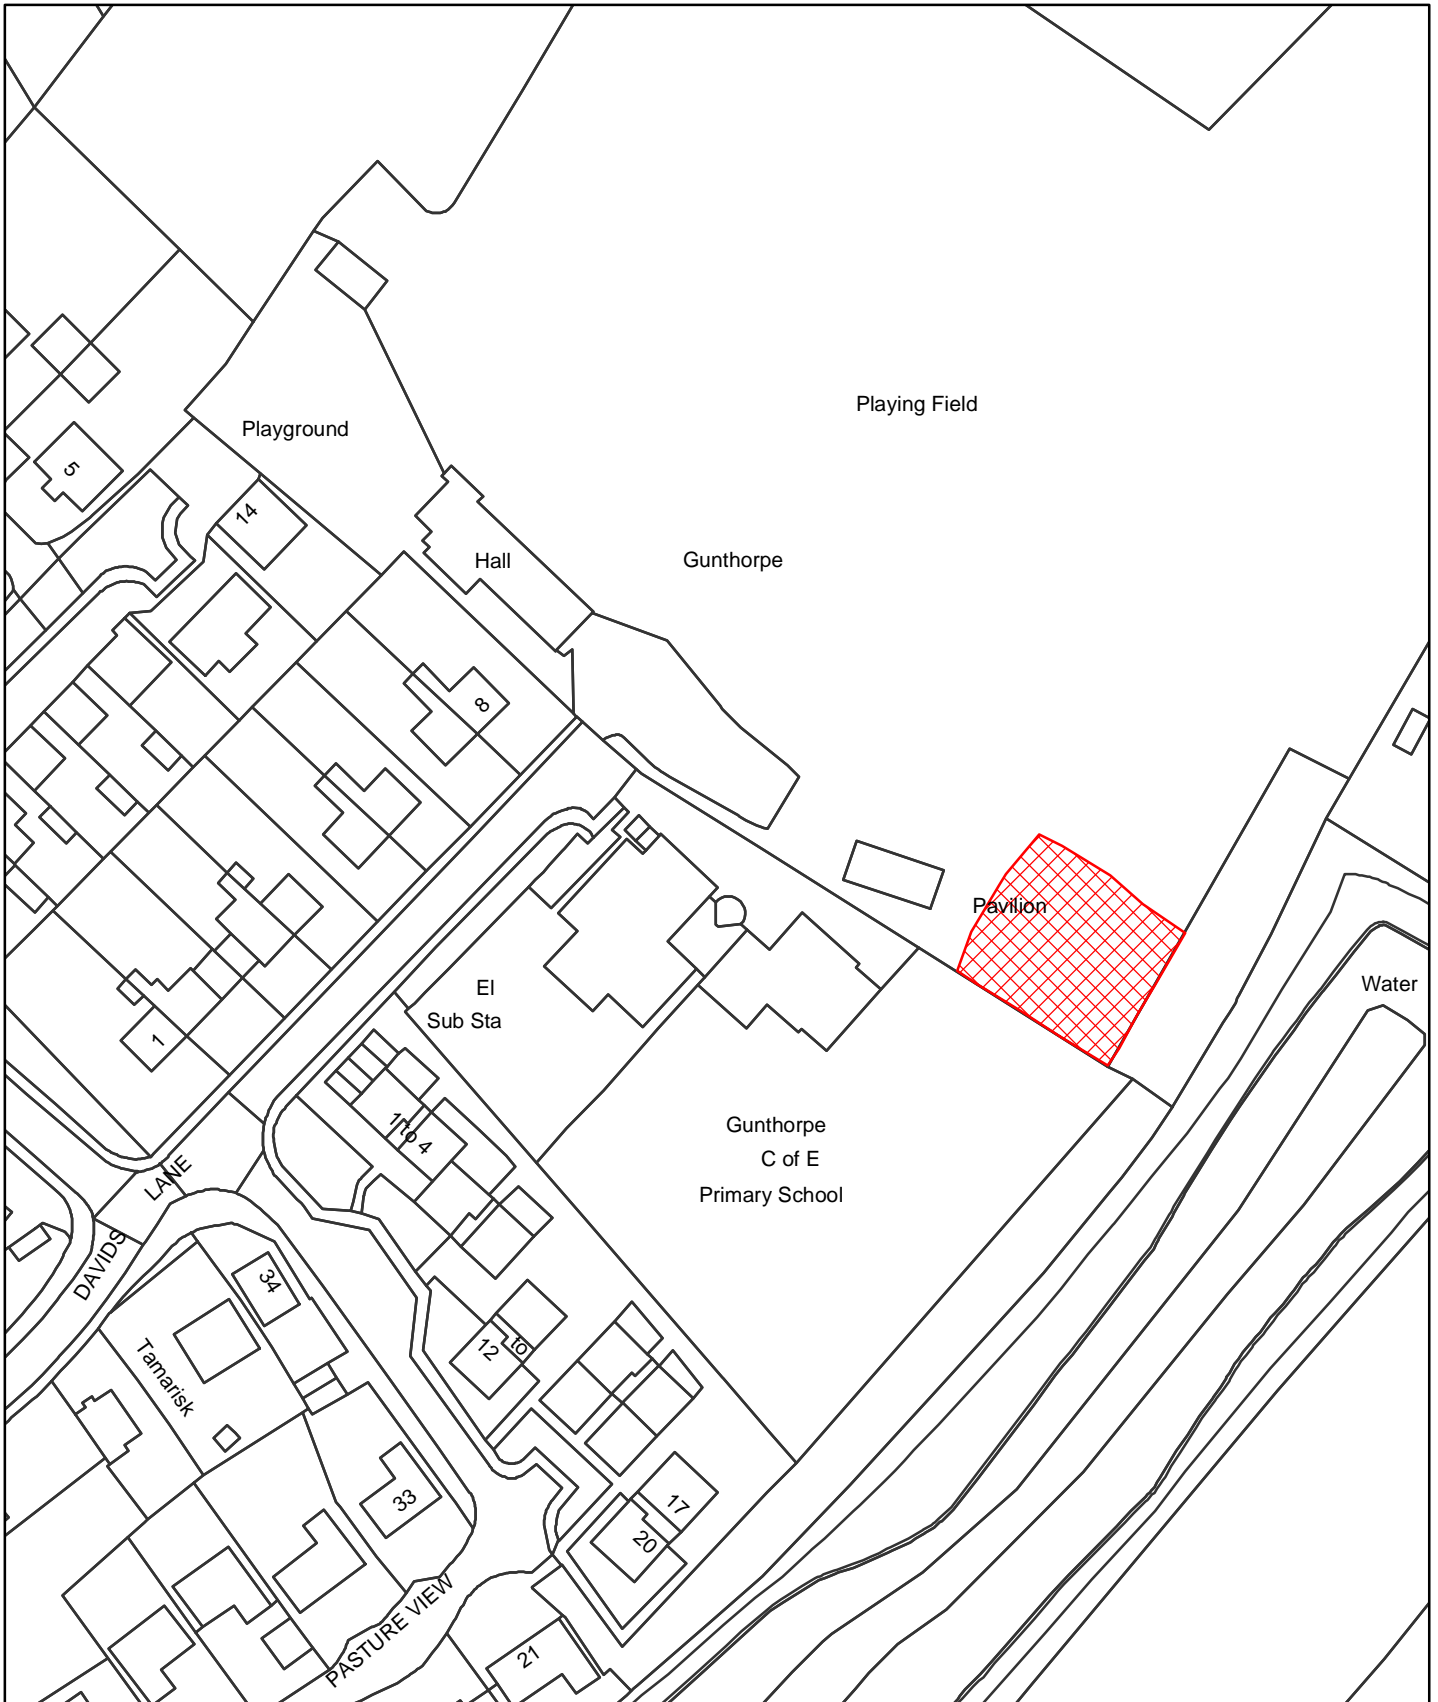

Dog Control Orders

This map is reproduced from the Ordnance Survey material with the permission of Ordnance Survey on behalf of the Controller of Her Majesty's Stationery Office © Crown Copyright. Unauthorised reproduction infringes Crown Copyright and may lead to prosecution or civil proceedings. Newark and Sherwood District Council. Licence 100018606, 2006.

 Site

The Dogs Exclusion (Newark and Sherwood District) Order 2012
Gunthorpe Playpark, Davids Lane Playing Field
Map Reference DCO095

Site Area (Sq Metres): <Double click>
Date: 25th July 2011
Grid Ref: SK <Double click to insert>
Scale: 1:1,092