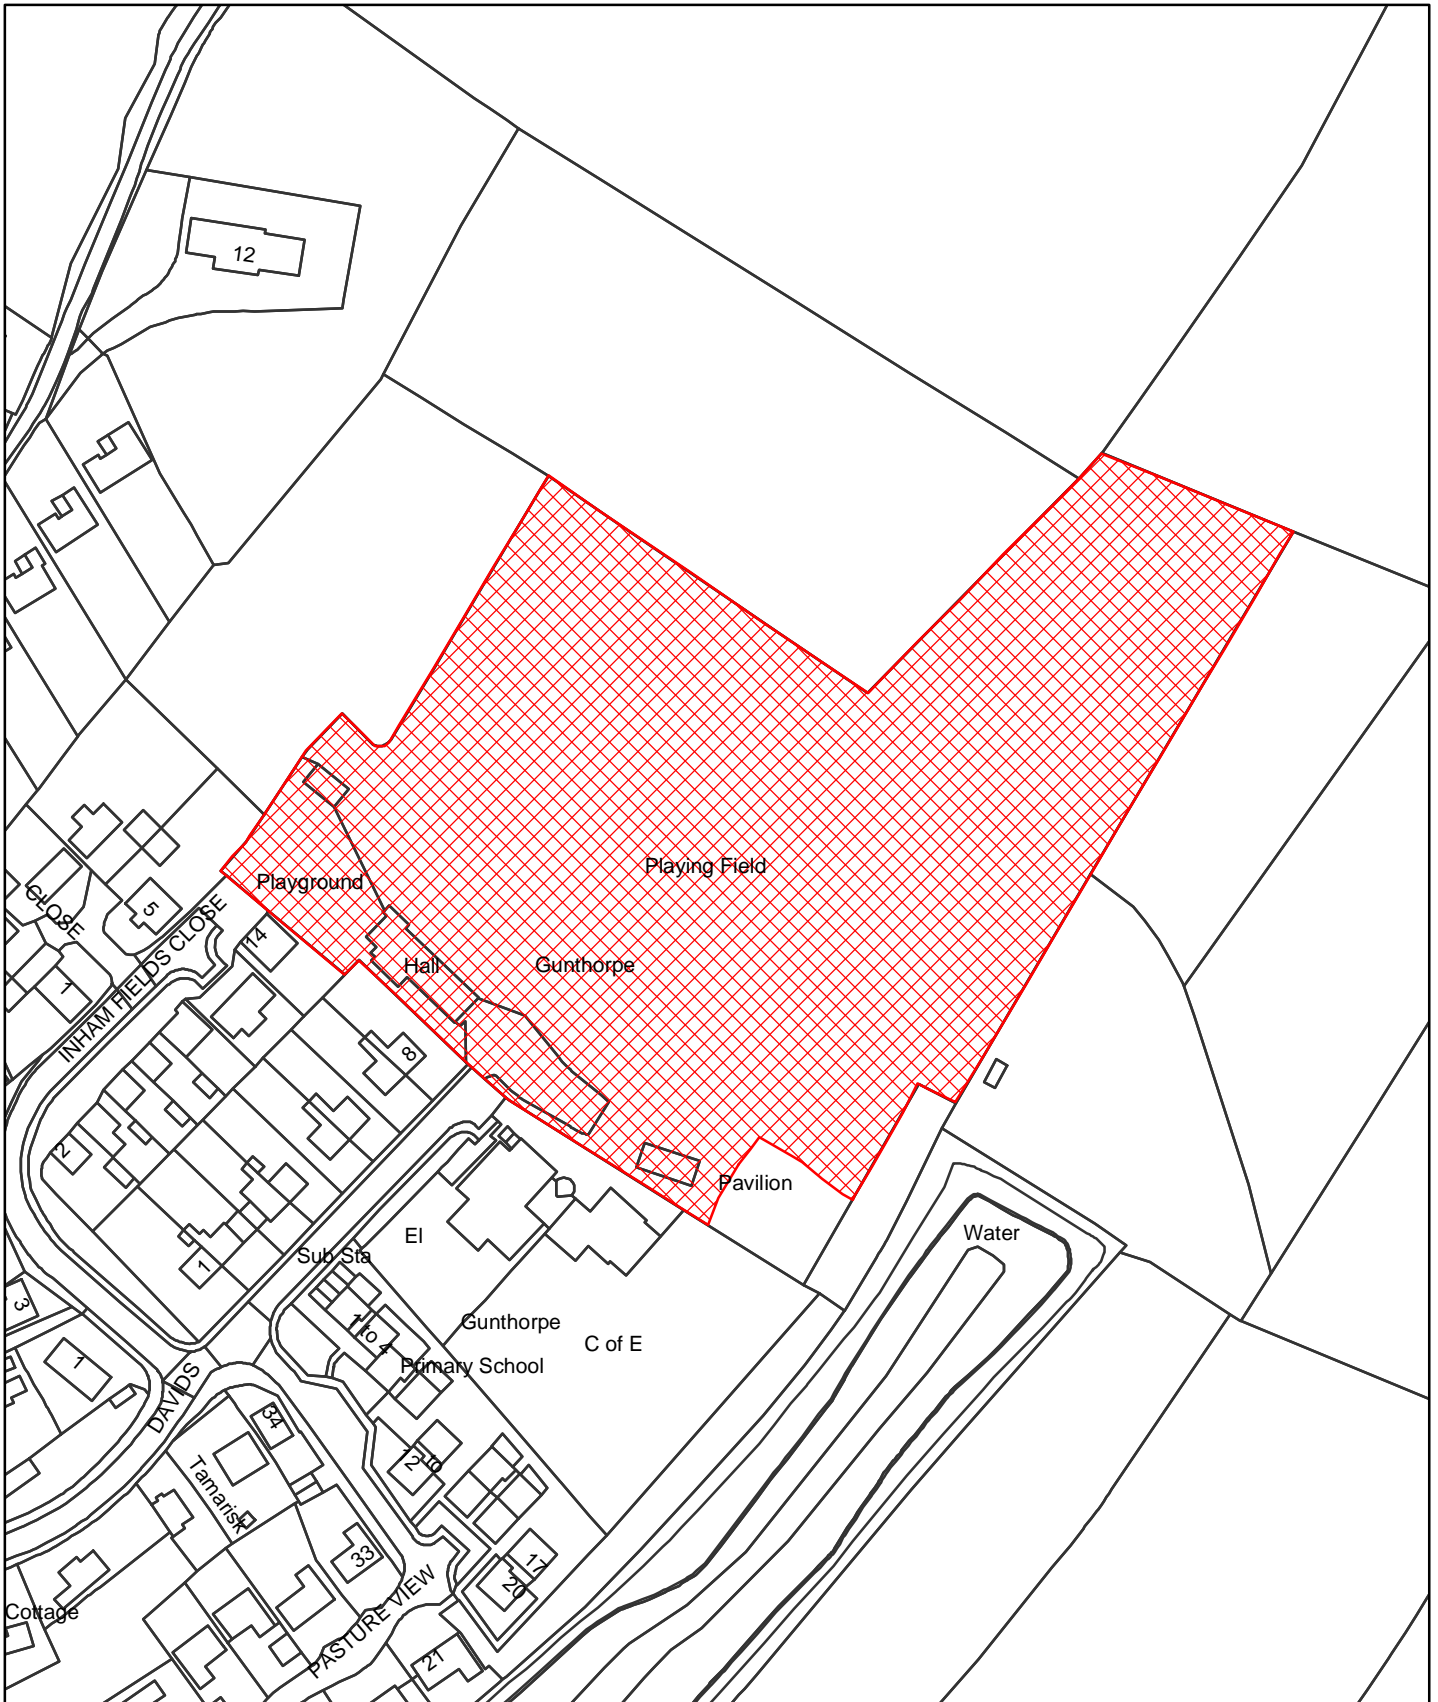

Dog Control Orders

This map is reproduced from the Ordnance Survey material with the permission of Ordnance Survey on behalf of the Controller of Her Majesty's Stationery Office © Crown Copyright. Unauthorised reproduction infringes Crown Copyright and may lead to prosecution or civil proceedings. Newark and Sherwood District Council. Licence 100018606, 2006.

 Site

The Dogs on Leads (Newark and Sherwood District) Order 2012
Gunthorpe Playing Field
Map Reference DCO113

Site Area (Sq Metres): <Double click>
Date: 25th July 2011
Grid Ref: SK <Double click to insert>
Scale: 1:1,713