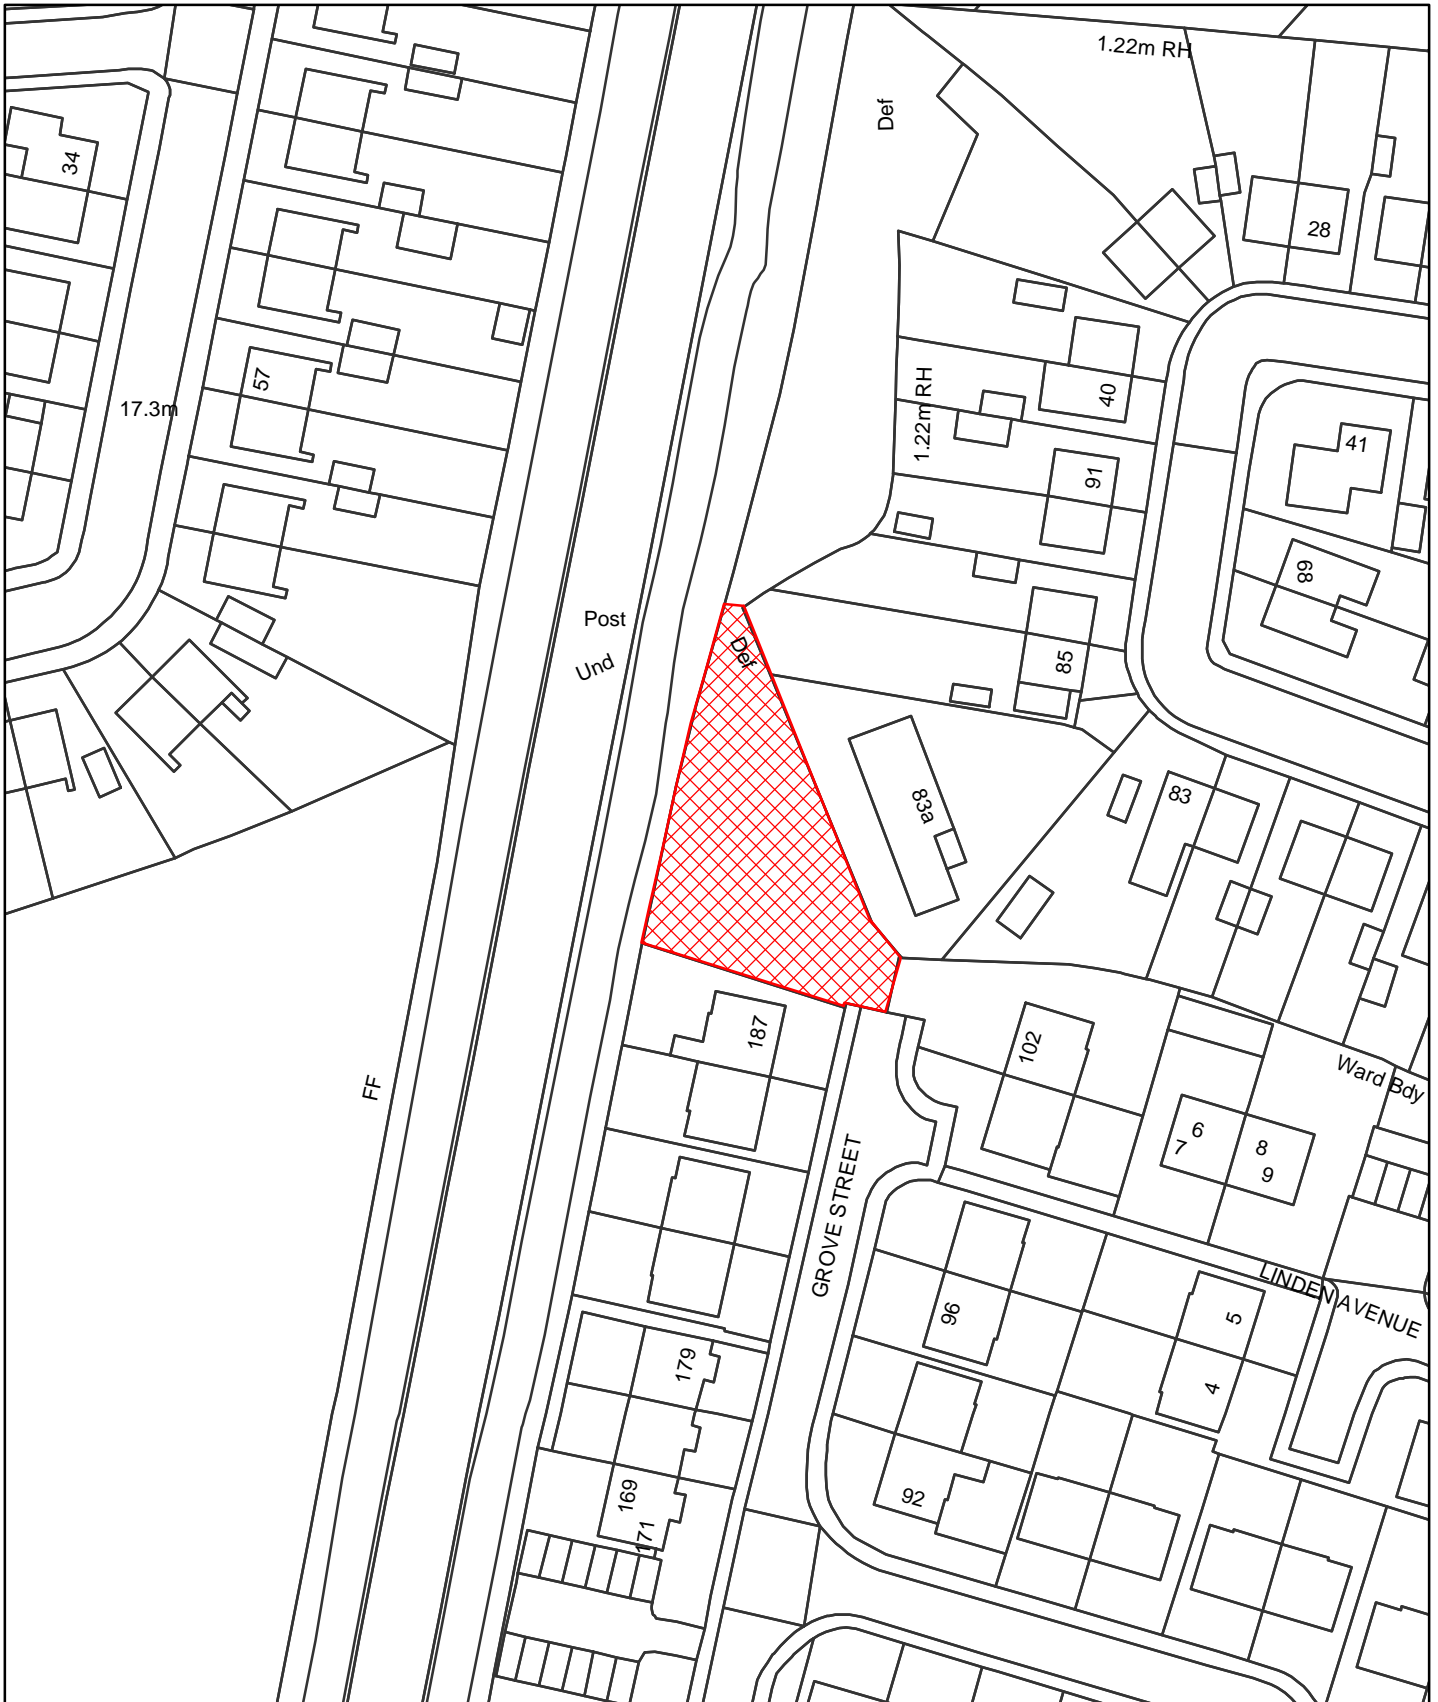

# Dog Control Orders

This map is reproduced from the Ordnance Survey material with the permission of Ordnance Survey on behalf of the Controller of Her Majesty's Stationery Office © Crown Copyright. Unauthorised reproduction infringes Crown Copyright and may lead to prosecution or civil proceedings. Newark and Sherwood District Council. Licence 100018606, 2006.

 Site

The Dogs Exclusion (Newark and Sherwood District) Order 2010  
 Grove Street Play Area  
 Map Reference DCO006

Site Area (Sq Metres): <Double click>
Date: 16th March 2010
Grid Ref: SK <Double click to insert>
Scale: 1:868