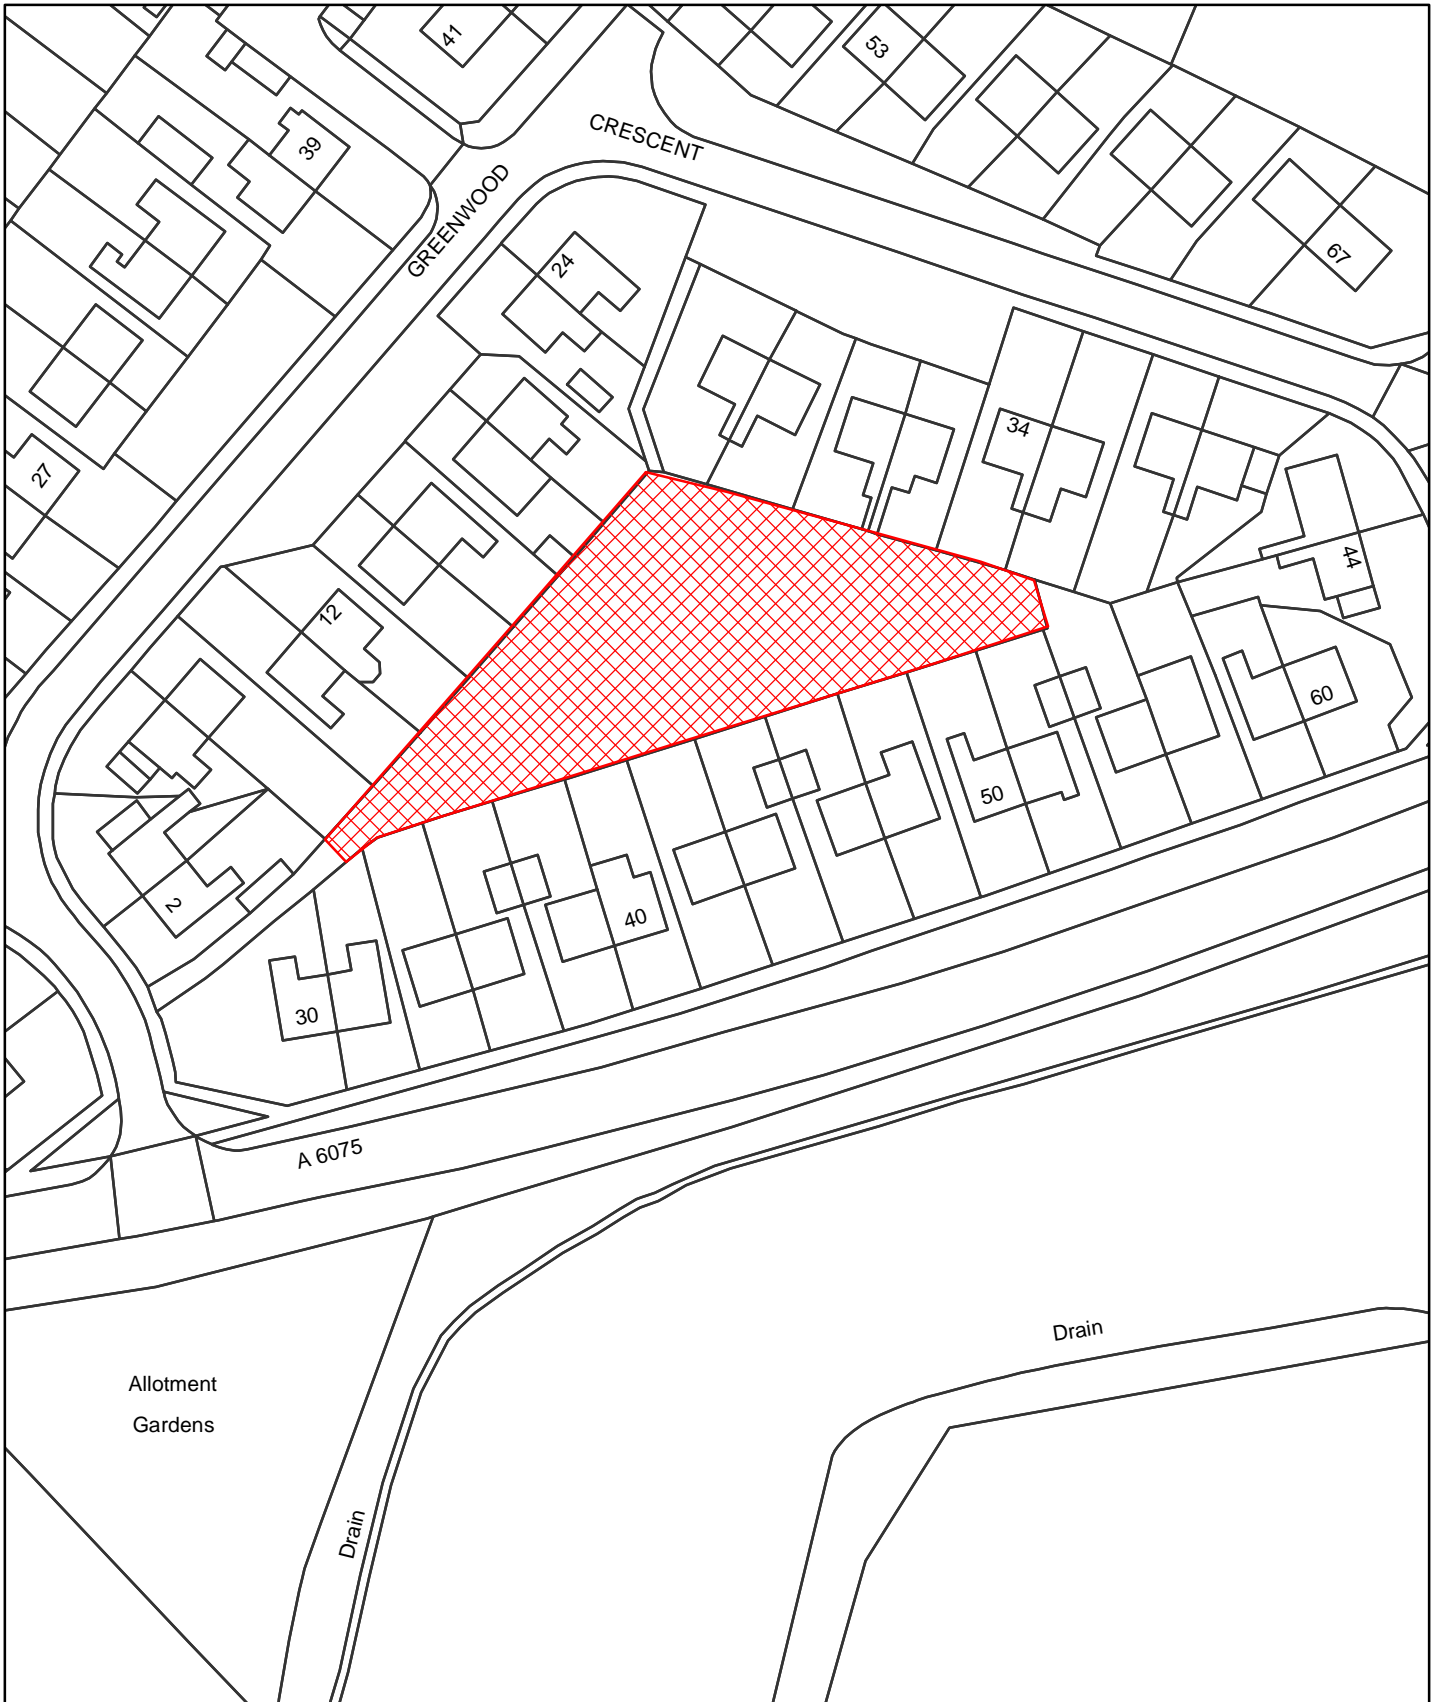

# Dog Control Orders

This map is reproduced from the Ordnance Survey material with the permission of Ordnance Survey on behalf of the Controller of Her Majesty's Stationery Office © Crown Copyright. Unauthorised reproduction infringes Crown Copyright and may lead to prosecution or civil proceedings. Newark and Sherwood District Council. Licence 100018606, 2006.

 Site

The Dogs Exclusion (Newark and Sherwood District) Order 2010  
Greenwood Crescent Play Area  
Map Reference DCO030

Site Area (Sq Metres): <Double click>
Date: 16th March 2010
Grid Ref: SK <Double click to insert>
Scale: 1:944