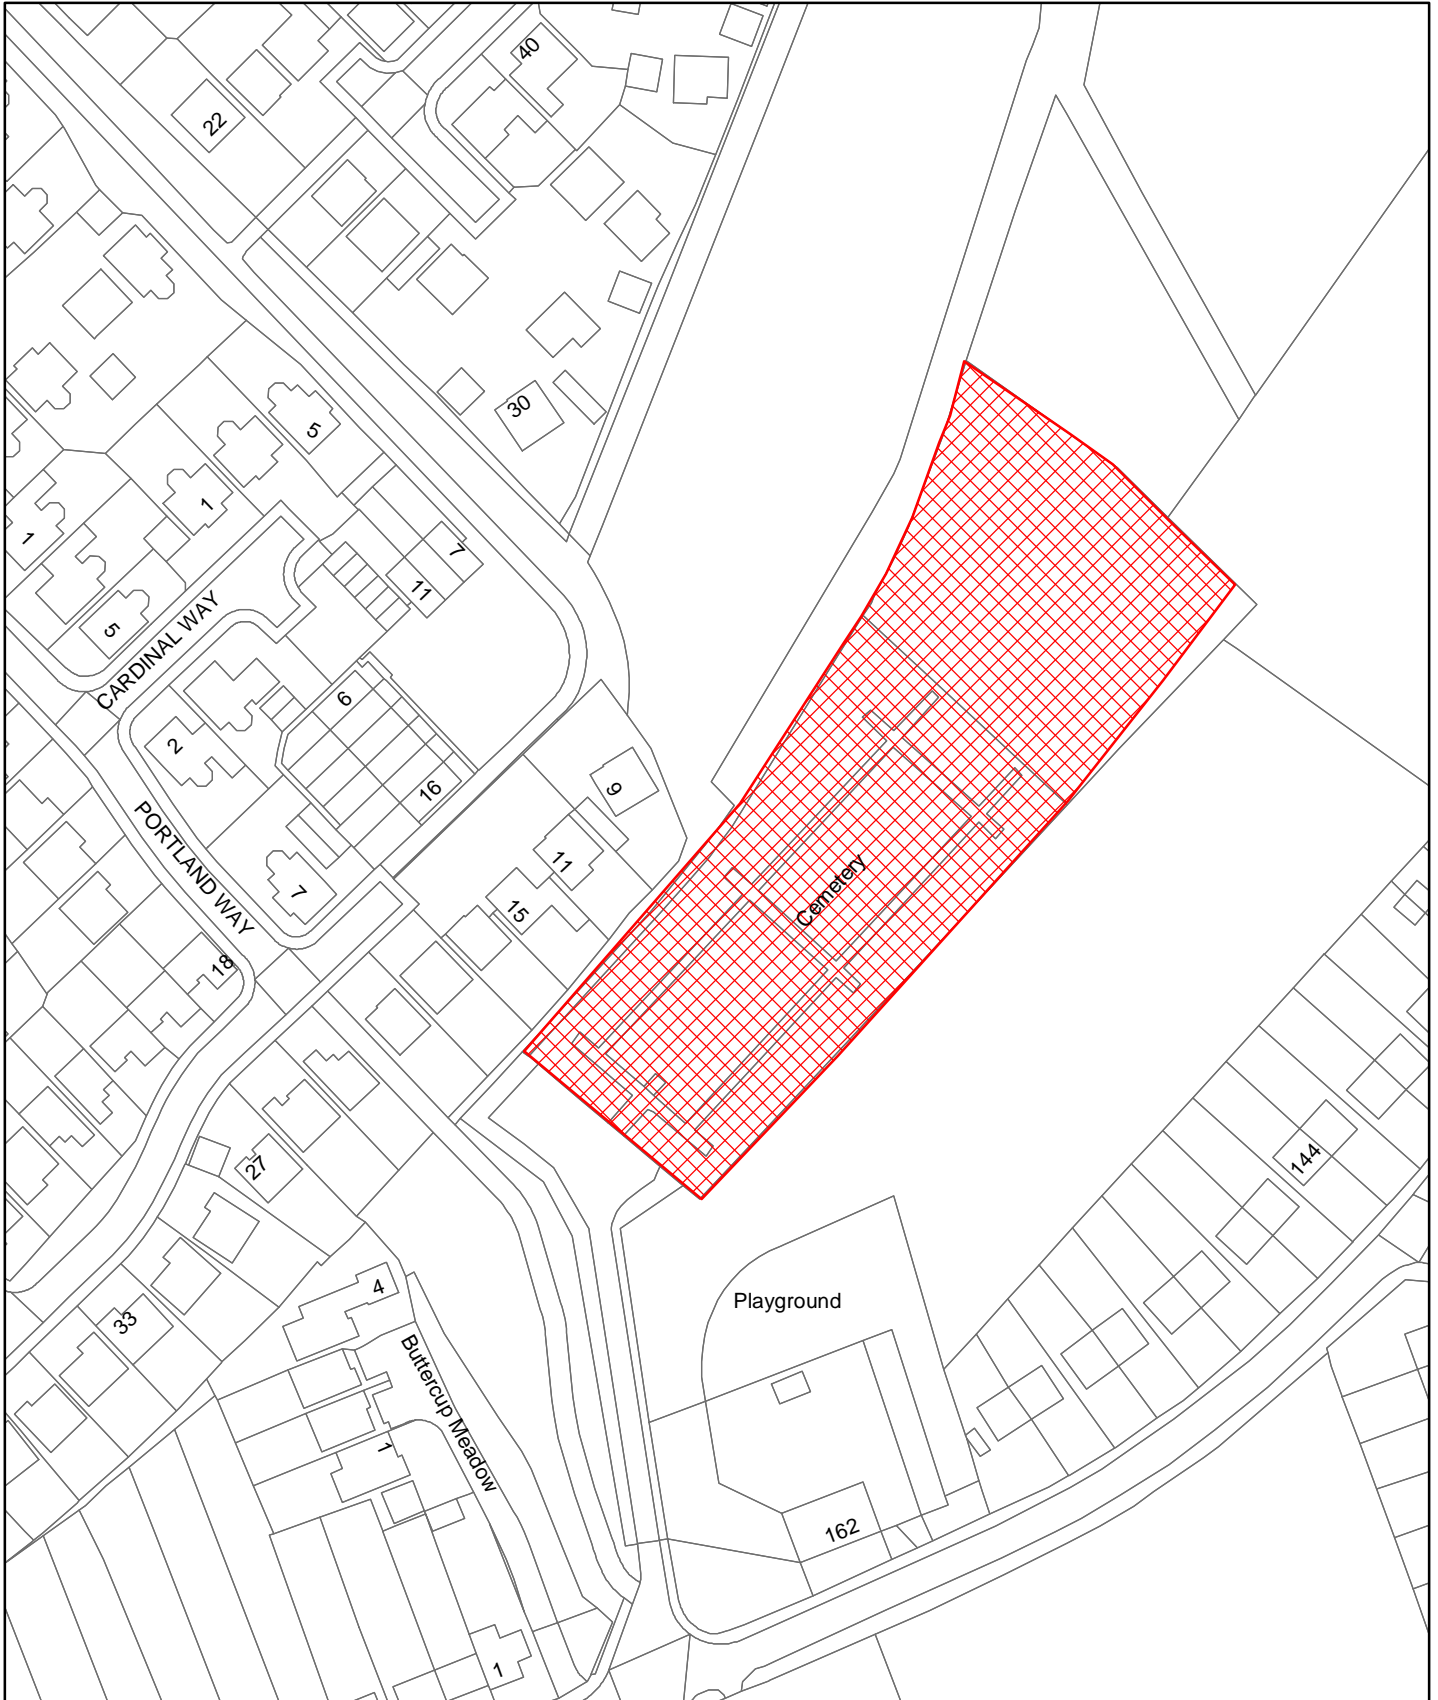

Dog Control Orders

This map is reproduced from the Ordnance Survey material with the permission of Ordnance Survey on behalf of the Controller of Her Majesty's Stationery Office © Crown Copyright. Unauthorised reproduction infringes Crown Copyright and may lead to prosecution or civil proceedings. Newark and Sherwood District Council. Licence 100018606, 2006.

 Site

The Dogs Exclusion (Newark and Sherwood District) Order 2012
Clipstone Cemetery
Map Reference DCO112

Site Area (Sq Metres): <Double click>
Date: 25th July 2011
Grid Ref: SK <Double click to insert>
Scale: 1:1,293