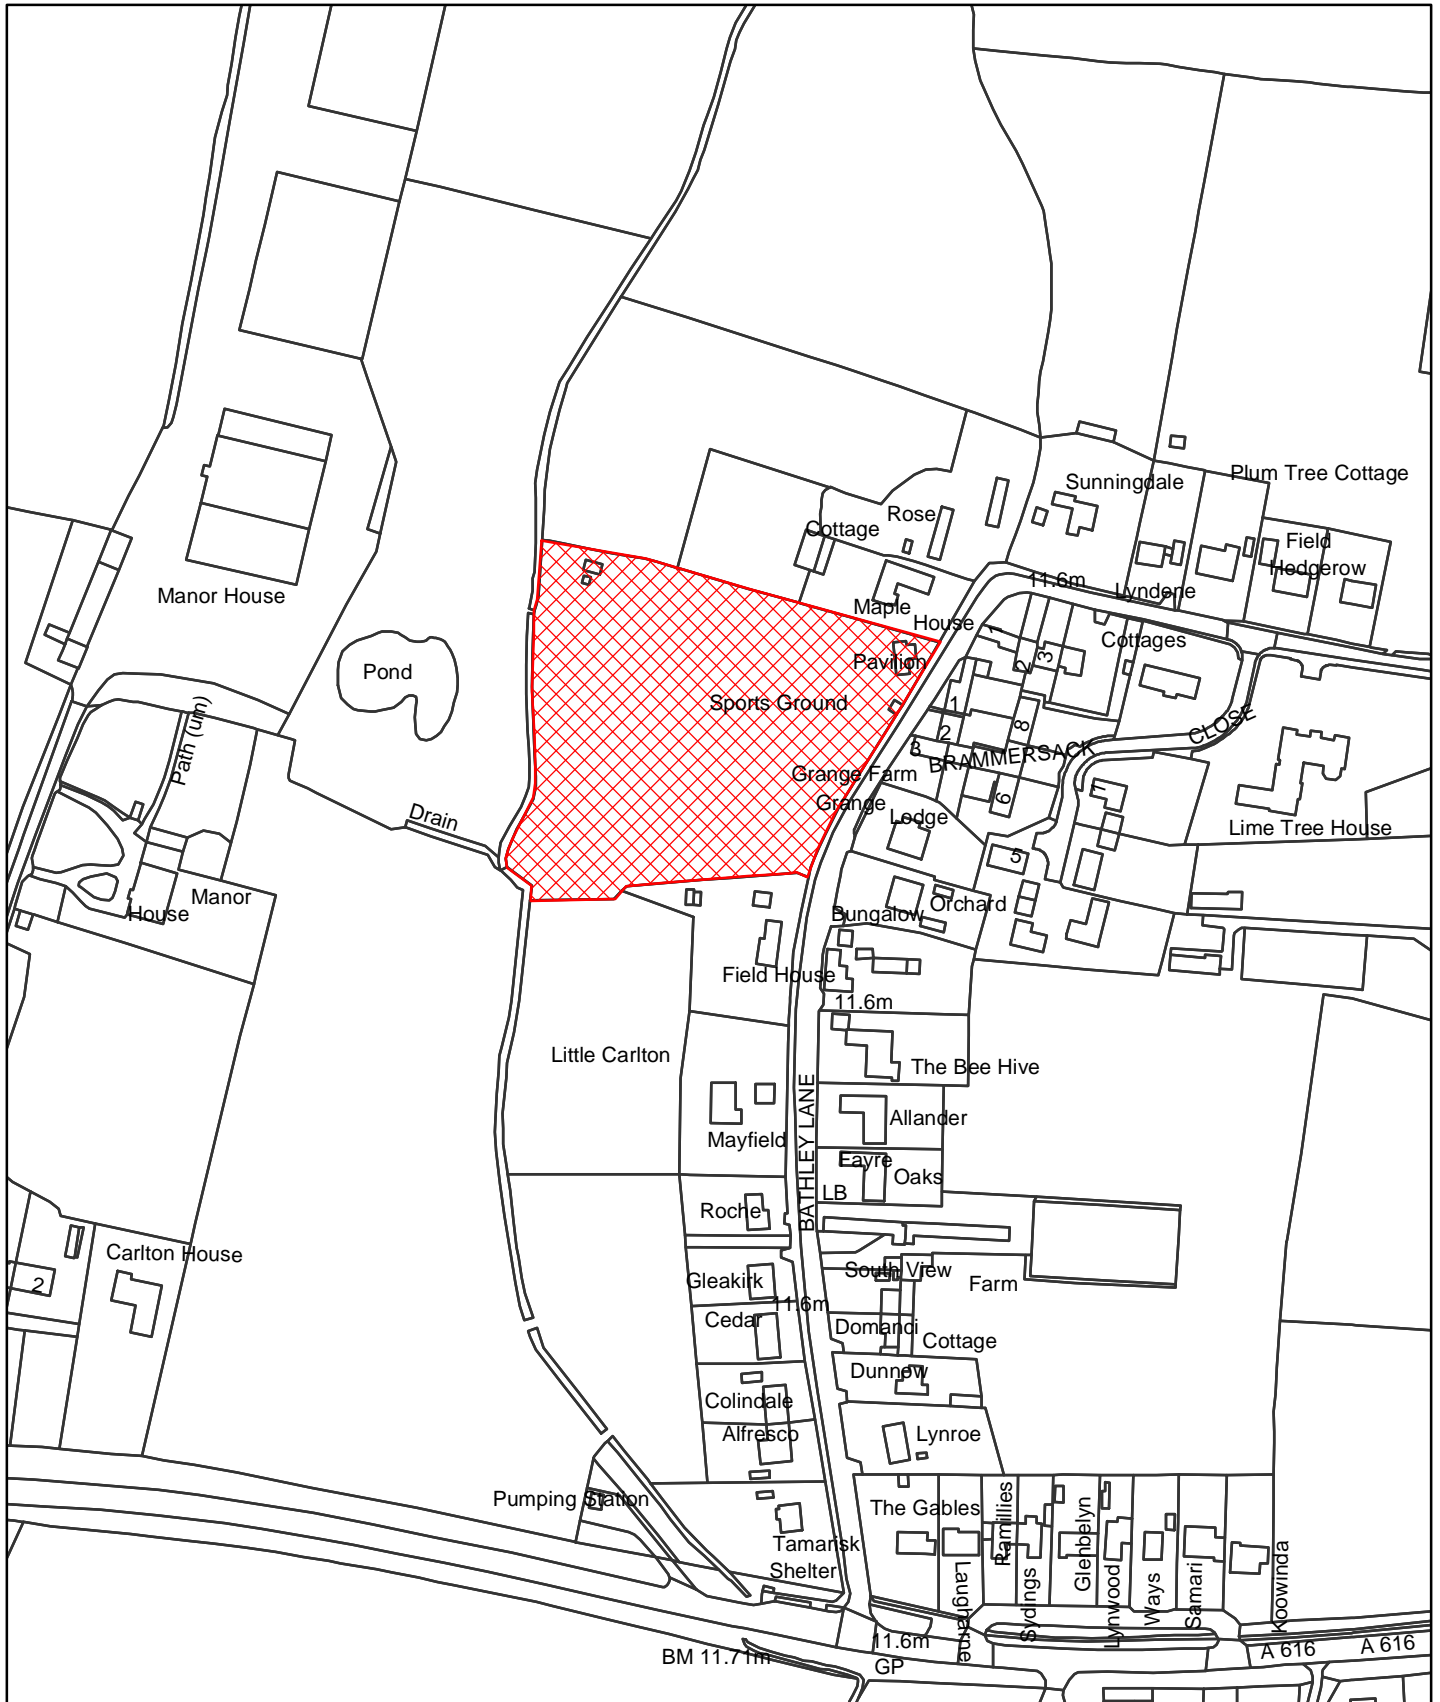

Dog Control Orders

This map is reproduced from the Ordnance Survey material with the permission of Ordnance Survey on behalf of the Controller of Her Majesty's Stationery Office © Crown Copyright. Unauthorised reproduction infringes Crown Copyright and may lead to prosecution or civil proceedings. Newark and Sherwood District Council. Licence 100018606. 2006.

 Site

The Dogs Exclusion (Newark and Sherwood District) Order 2010
 Beckitt's Field
 Map Reference DCO033

Site Area (Sq Metres): <Double click>
Date: 16th March 2010
Grid Ref: SK <Double click to insert>
Scale: 1:2,491